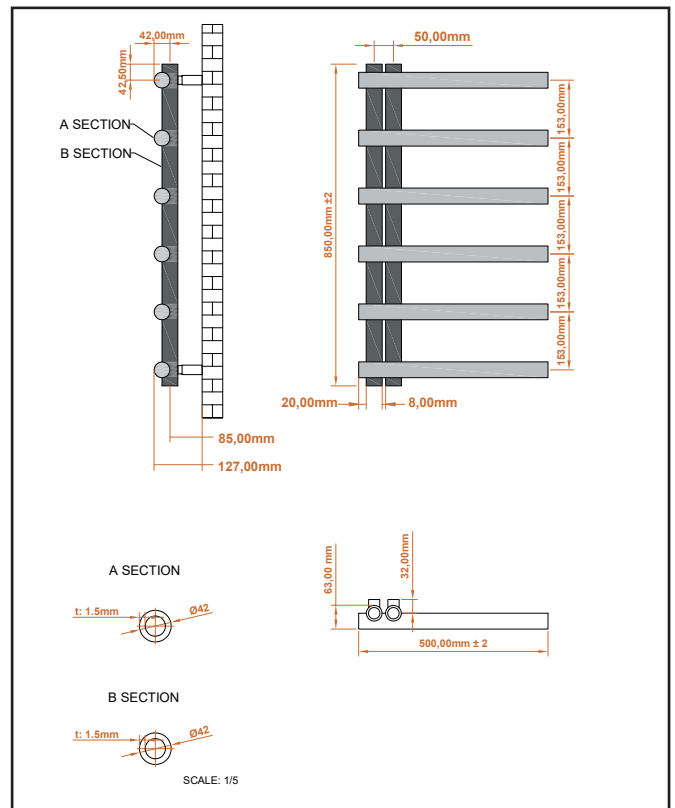

PRODUCT DATA SHEET

Carlo Towel Radiator - 500 X 850

Product Code: CARL850-500-A

SCUDO
BEAUTIFUL BATHROOMS

0330 124 7290

sales@scudo.co.uk - www.scudo.co.uk

Scudo is the trading name of Harrison Bathrooms Ltd. Whilst we endeavour to ensure that the product information is accurate we accept no liability for any information given. All images are for illustration purposes only. Product images and specification are subject to change. Measurement are in millimetres and are nominal.

Product Name	CARL850-500-A
Product Description	Carlo 850 x 500 Anthracite
Product Transportation	
Barcode	5060964930657
Country of origin	TURK
Commodity code	7322190000
Product Measurements	
Product Weight (KG)	0
Product Width (mm)	500
Product Height (mm)	850
Product Depth (mm)	61
Product Length (mm)	
Primary Packed Measurements	
Packaged Weight	8.5
Packed Length	870
Packed Width	460
Packed Height	830
Packaging Weights	
Card (kg)	
Paper (g)	
Wood (kg)	
Plastic (kg)	
Compliance DOP	HBDOCH119

General Information	
Construction Material	Steel
Installation type	Wall
Colour / Finish	Textured Carbon Anthracite
Heating Attributes	
Bar Arrangement	
Number of Bars	6
Radiator Diameter (Ø)	61
RAL#	7946
Bar Diameter (Ø)	42
BTU @ 50°C	1064
Thermal Output @ 50°C (WATT's)	312
Element installation compatible	No
Water Content Volume	5.6
Max Projection (mm)	127
Selected element must not exceed the maximum BTU / Watt out put of the product Seek advice from a competent installer	
First Fix Dimensions	
Pipe Centres C1 (mm)	50
Pipe Centres C2 (mm)	85