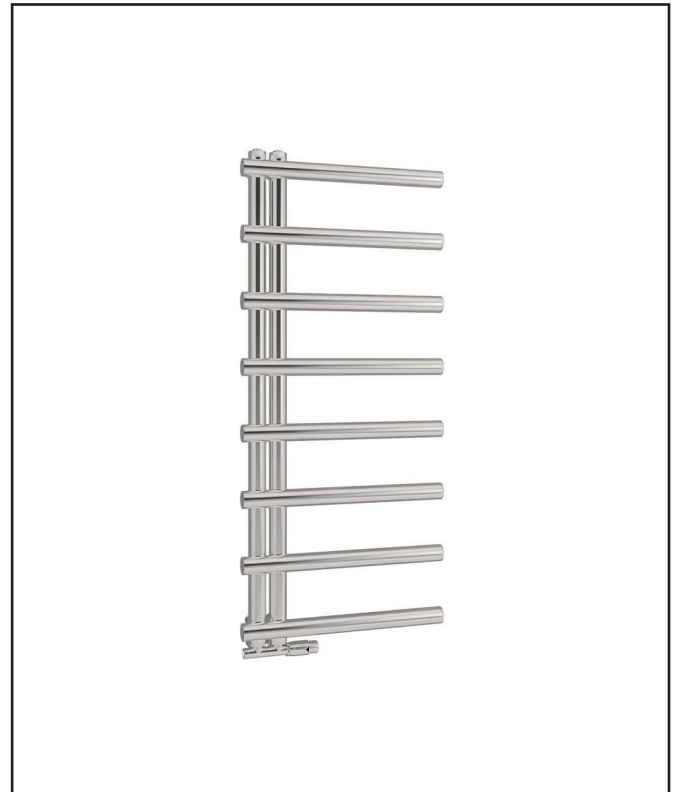

## Carlo Towel Radiator - 500 X 1150

Product Code: CARL1150-500-C

**SCUDO**  
BEAUTIFUL BATHROOMS

0330 124 7290

sales@scudo.co.uk - www.scudo.co.uk

Scudo is the trading name of Harrison Bathrooms Ltd. Whilst we endeavour to ensure that the product information is accurate we accept no liability for any information given. All images are for illustration purposes only. Product images and specification are subject to change. Measurement are in millimetres and are nominal.

Product Name	CARL1150-500-C
Product Description	Carlo 1150 x 500 Chrome
<b>Product Transportation</b>	
Barcode	5060964930602
Country of origin	TURK
Commodity code	7322190000
<b>Product Measurements</b>	
Product Weight (KG)	0
Product Width (mm)	500
Product Height (mm)	1150
Product Depth (mm)	61
Product Length (mm)	0
<b>Primary Packed Measurements</b>	
Packaged Weight	10.8
Packed Length	1170
Packed Width	460
Packed Height	830
<b>Packaging Weights</b>	
Card (kg)	
Paper (g)	
Wood (kg)	
Plastic (kg)	
Compliance DOP	HBDOCH114

<b>General Information</b>	
Construction Material	Steel
Installation type	Wall
Colour / Finish	Chrome
<b>Heating Attributes</b>	
Bar Arrangement	N/a
Number of Bars	8
Radiator Diameter (Ø)	61
RAL#	Chrome
Bar Diameter (Ø)	42
BTU @ 50°C	969
Thermal Output @ 50°C (WATT's)	284
Element installation compatible	No
Water Content Volume	7.5
Max Projection (mm)	127
Selected element must not exceed the maximum BTU / Watt out put of the product Seek advice from a competent installer	
<b>First Fix Dimensions</b>	
Pipe Centres C1 (mm)	50
Pipe Centres C2 (mm)	85