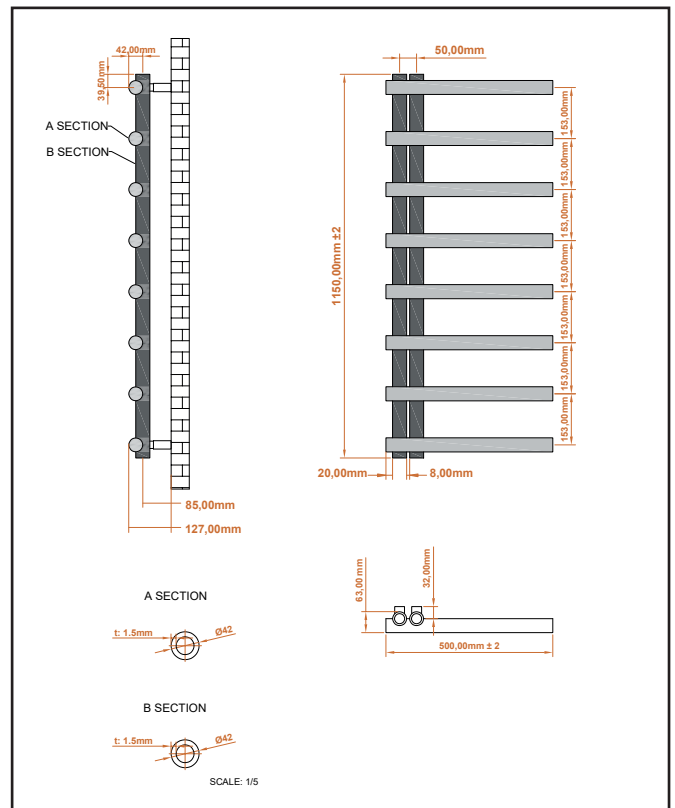

## Carlo Towel Radiator - 500 X 1150

Product Code: CARL1150-500-C

**SCUDO**  
BEAUTIFUL BATHROOMS

0330 124 7290

sales@scudo.co.uk - www.scudo.co.uk

Scudo is the trading name of Harrison Bathrooms Ltd. Whilst we endeavour to ensure that the product information is accurate we accept no liability for any information given. All images are for illustration purposes only. Product images and specification are subject to change. Measurement are in millimetres and are nominal.

Product Name	CARL1150-500-C
Product Description	Carlo 1150 x 500 Chrome
<b>Product Transportation</b>	
Barcode	5060964930602
Country of origin	TURK
Commodity code	7322190000
<b>Product Measurements</b>	
Product Weight (KG)	0
Product Width (mm)	500
Product Height (mm)	1150
Product Depth (mm)	61
Product Length (mm)	0
<b>Primary Packed Measurements</b>	
Packaged Weight	10.8
Packed Length	1170
Packed Width	460
Packed Height	830
<b>Packaging Weights</b>	
Card (kg)	
Paper (g)	
Wood (kg)	
Plastic (kg)	
Compliance DOP	HBDOCH114

<b>General Information</b>	
Construction Material	Steel
Installation type	Wall
Colour / Finish	Chrome
<b>Heating Attributes</b>	
Bar Arrangement	N/a
Number of Bars	8
Radiator Diameter (Ø)	61
RAL#	Chrome
Bar Diameter (Ø)	42
BTU @ 50°C	969
Thermal Output @ 50°C (WATT's)	284
Element installation compatible	No
Water Content Volume	7.5
Max Projection (mm)	127
Selected element must not exceed the maximum BTU / Watt out put of the product Seek advice from a competent installer	
<b>First Fix Dimensions</b>	
Pipe Centres C1 (mm)	50
Pipe Centres C2 (mm)	85

### Dimensions

(measurements in mm)