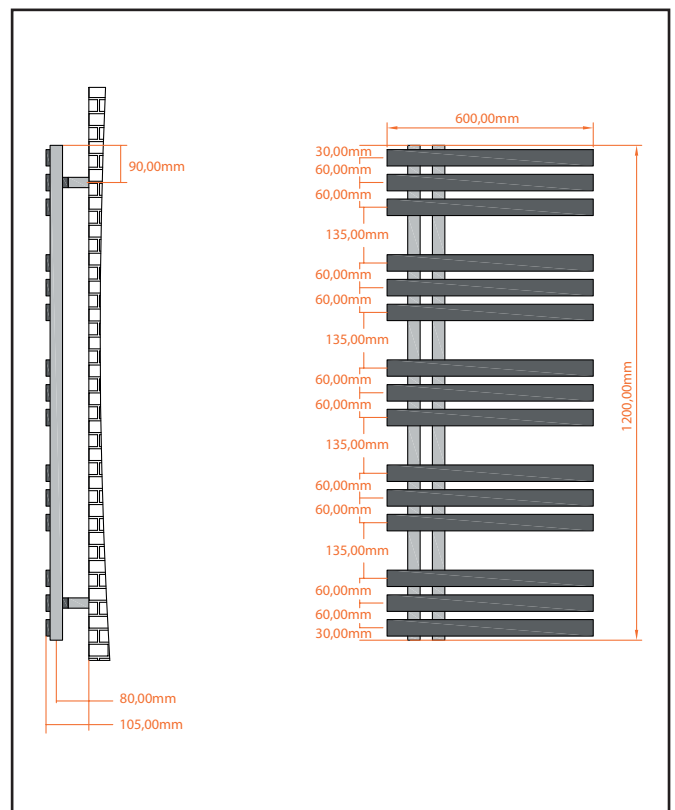

PRODUCT DATA SHEET

Elizabeth Towel Radiator - 600 X 1200

Product Code: ELIZ1200-600-C

SCUDO
BEAUTIFUL BATHROOMS

0330 124 7290

sales@scudo.co.uk - www.scudo.co.uk

Scudo is the trading name of Harrison Bathrooms Ltd. Whilst we endeavour to ensure that the product information is accurate we accept no liability for any information given. All images are for illustration purposes only. Product images and specification are subject to change. Measurement are in millimetres and are nominal.

Product Name	ELIZ1200-600-C
Product Description	Elizabeth 1200 x 600 Chrome
Product Transportation	
Barcode	5060964930237
Country of origin	TURK
Commodity code	7322190000
Product Measurements	
Product Weight (KG)	17.6
Product Width (mm)	600
Product Height (mm)	1200
Product Depth (mm)	70
Product Length (mm)	0
Primary Packed Measurements	
Packaged Weight	17.7
Packed Length	1240
Packed Width	460
Packed Height	830
Packaging Weights	
Card (kg)	
Paper (g)	
Wood (kg)	
Plastic (kg)	
Compliance DOP	HBDOCH124

General Information	
Construction Material	Steel
Installation type	Wall
Colour / Finish	Chrome
Heating Attributes	
Bar Arrangement	3*3*3*3*3
Number of Bars	15
Radiator Diameter (Ø)	70
RAL#	Chrome
Bar Diameter (Ø)	40*10
BTU @ 60°C	951
Thermal Output @ 60°C (WATT's)	279
Element installation compatible	YES
Water Content Volume	0
Max Projection (mm)	105
Selected element must not exceed the maximum BTU / Watt output of the product. Seek advice from a competent installer.	
First Fix Dimensions	
Pipe Centres C1 (mm)	60
Pipe Centres C2 (mm)	80

Dimensions
(measurements in mm)

LIFETIME GUARANTEE

We are confident in our products and we want our customer to be, we proudly give a lifetime guarantee on our taps and showers, further details can be found on our website.