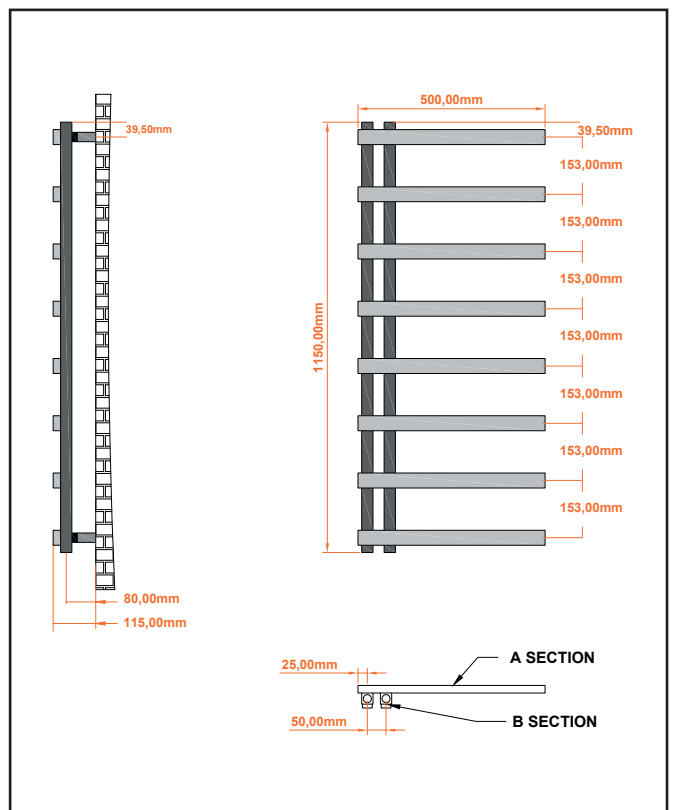

PRODUCT DATA SHEET

Irani Towel Rail 500 X 1150

Product Code: IRANI1150-500-A

SCUDO
BEAUTIFUL BATHROOMS

0330 124 7290

sales@scudo.co.uk - www.scudo.co.uk

Scudo is the trading name of Harrison Bathrooms Ltd. Whilst we endeavour to ensure that the product information is accurate we accept no liability for any information given. All images are for illustration purposes only. Product images and specification are subject to change. Measurement are in millimetres and are nominal.

Product Name	IRANI1150-500-A
Product Description	Irani 1150 x 500 Textured Anthracite
Product Transportation	
Barcode	5060964930589
Country of origin	TURK
Commodity code	7322190000
Product Measurements	
Product Weight (KG)	0
Product Width (mm)	500
Product Height (mm)	1150
Product Depth (mm)	115
Product Length (mm)	0
Primary Packed Measurements	
Packaged Weight	11.2
Packed Length	1170
Packed Width	460
Packed Height	830
Packaging Weights	
Card (kg)	0
Paper (g)	0
Wood (kg)	0
Plastic (kg)	0
Compliance DOP	0

General Information	
Construction Material	Steel
Installation type	Wall
Colour / Finish	Textured Carbon Anthracite
Heating Attributes	
Bar Arrangement	8
Number of Bars	8
Radiator Diameter (Ø)	115
RAL#	7946
Bar Diameter (Ø)	40*20
BTU @ 60°C	1446
Thermal Output @ 60°C (WATT's)	424
Element installation compatible	YES
Water Content Volume	4.2
Max Projection (mm)	115
Selected element must not exceed the maximum BTU / Watt out put of the product Seek advice from a competent installer	
First Fix Dimensions	
Pipe Centres C1 (mm)	80
Pipe Centres C2 (mm)	80