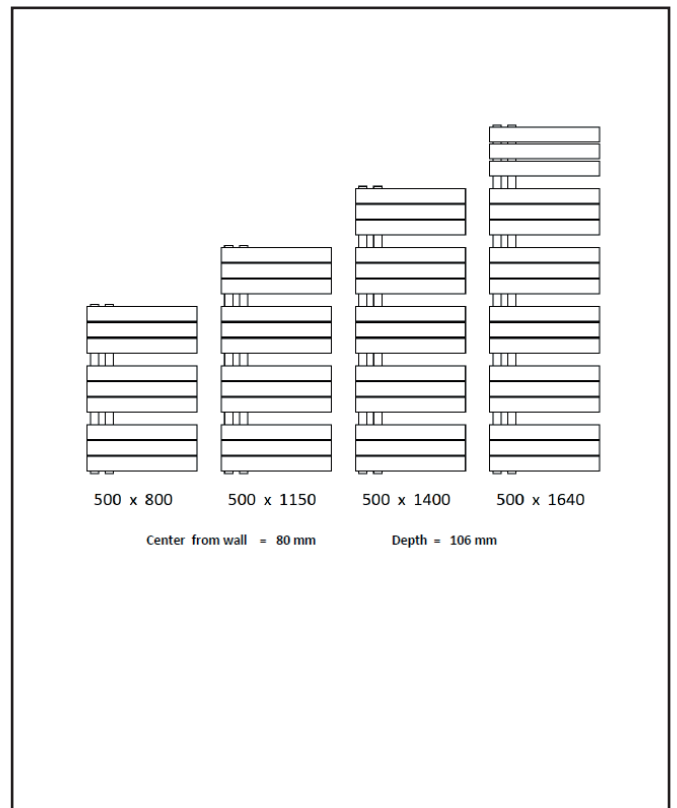

PRODUCT DATA SHEET

Thames Matt White

Product Code: THAM1640-600-W

SCUDO
BEAUTIFUL BATHROOMS

0330 124 7290

sales@scudo.co.uk - www.scudo.co.uk

Scudo is the trading name of Harrison Bathrooms Ltd. Whilst we endeavour to ensure that the product information is accurate we accept no liability for any information given. All images are for illustration purposes only. Product images and specification are subject to change. Measurement are in millimetres and are nominal.

Product Name	THAM1640-600-W
Product Description	Thames Matt White 1640 x 600
Product Transportation	
Barcode	5060964930374
Country of origin	Turkey
Commodity code	7322190000
Product Measurements	
Product Weight (KG)	26.6
Product Width (mm)	600
Product Height (mm)	1640
Product Depth (mm)	40
Product Length (mm)	0
Primary Packed Measurements	
Packaged Weight	28.1
Packed Length	1745
Packed Width	660
Packed Depth	75
Packaging Weights	
Card (kg)	
Paper (g)	
Wood (kg)	
Plastic (kg)	
Compliance DOP	

General Information	
Construction Material	Textured Steel
Installation type	Wall Mounted
Colour / Finish	Matt White
Heating Attributes	
Bar Arrangement	3+3+3+3+3+3
Number of Bars	18
Radiator Diameter (Ø)	70 x 11
RAL#	7946
Bar Diameter (Ø)	30
BTU @ 50°C	3180
Thermal Output @ 50°C (WATT's)	932
Element installation compatible	YES
Water Content Volume	8
Max Projection (mm)	106
Selected element must not exceed the maximum BTU / Watt out put of the product Seek advice from a competent installer	
First Fix Dimensions	
Pipe Centres C1 (mm)	50
Pipe Centres C2 (mm)	80

Dimensions (measurements in mm)

LIFETIME GUARANTEE

We are confident in our products and we want our customer to be, we proudly give a lifetime guarantee on our taps and showers, further details can be found on our website