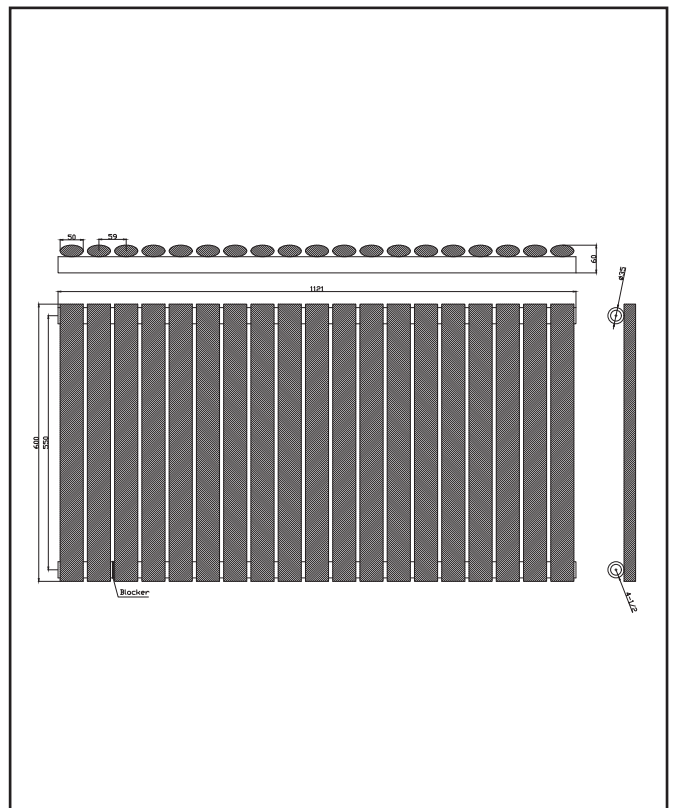

## Apex Designer Radiator – 600 X 1121

Product Code: APEX60-112S-W

**SCUDO**  
BEAUTIFUL BATHROOMS

0330 124 7290

sales@scudo.co.uk - www.scudo.co.uk

Scudo is the trading name of Harrison Bathrooms Ltd. Whilst we endeavour to ensure that the product information is accurate we accept no liability for any information given. All images are for illustration purposes only. Product images and specification are subject to change. Measurement are in millimetres and are nominal.

Product Name	APEX60-112S-W
Product Description	Apex Designer Radiator Single 600mm x 1121mm White
<b>Product Transportation</b>	
Barcode	5060766128672
Country of origin	CN
Commodity code	7322190000
<b>Product Measurements</b>	
Product Weight (KG)	18.4
Product Width (mm)	1121
Product Height (mm)	600
Product Depth (mm)	60
Product Length (mm)	0
<b>Primary Packed Measurements</b>	
Packaged Weight	20.4
Packed Length	640
Packed Width	460
Packed Height	830
<b>Packaging Weights</b>	
Card (kg)	
Paper (g)	
Wood (kg)	
Plastic (kg)	
Compliance DOP	HBDOCH008

<b>General Information</b>	
Construction Material	Low carbon Steel
Installation type	Wall
Colour / Finish	Textured White
<b>Heating Attributes</b>	
Bar Arrangement	19
Number of Bars	19
Radiator Diameter (Ø)	60
RAL#	9016
Bar Diameter (Ø)	50*25mm
BTU @ 50°C	2788
Thermal Output @ 50°C (WATT's)	817
Element installation compatible	No
Water Content Volume	0
Max Projection (mm)	81
Selected element must not exceed the maximum BTU / Watt output of the product. Seek advice from a competent installer.	
<b>First Fix Dimensions</b>	
Pipe Centres C1 (mm)	1121+RV
Pipe Centres C2 (mm)	51+/-3

## Dimensions (measurements in mm)