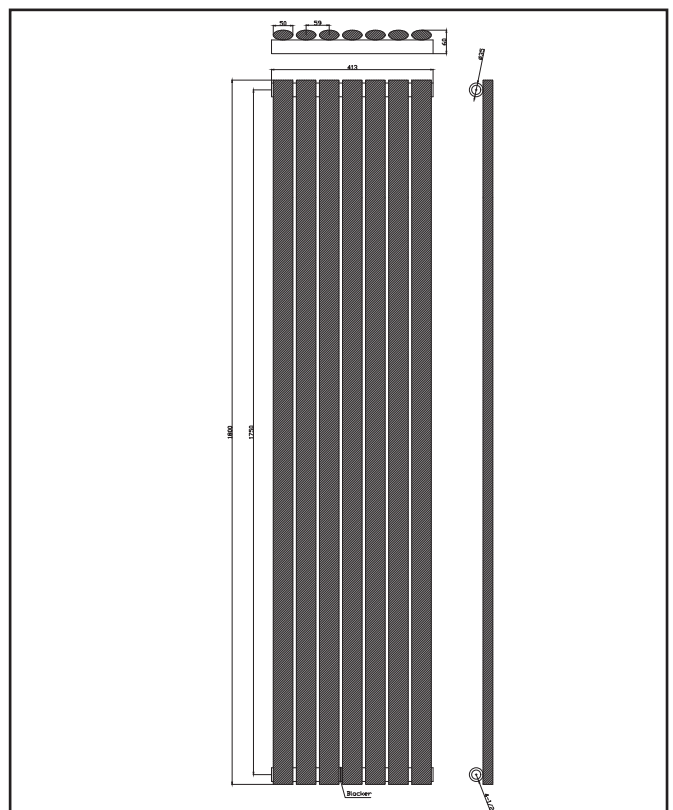

PRODUCT DATA SHEET

Apex Designer Radiator – 413 X 1800

Product Code: APEX18-41V-S-A

SCUDO
BEAUTIFUL BATHROOMS

0330 124 7290

sales@scudo.co.uk - www.scudo.co.uk

Scudo is the trading name of Harrison Bathrooms Ltd. Whilst we endeavour to ensure that the product information is accurate we accept no liability for any information given. All images are for illustration purposes only. Product images and specification are subject to change. Measurement are in millimetres and are nominal.

Product Name	APEX18-41V-S-A
Product Description	Apex Designer Radiator Single 1800mm x 413mm Anthracite
Product Transportation	
Barcode	5060766128818
Country of origin	CN
Commodity code	7322190000
Product Measurements	
Product Weight (KG)	15.9
Product Width (mm)	413
Product Height (mm)	1800
Product Depth (mm)	60
Product Length (mm)	0
Primary Packed Measurements	
Packaged Weight	18.25
Packed Length	1840
Packed Width	460
Packed Height	830
Packaging Weights	
Card (kg)	
Paper (g)	
Wood (kg)	
Plastic (kg)	
Compliance DOP	HBDOCH004

General Information	
Construction Material	Low carbon Steel
Installation type	Wall
Colour / Finish	Textured Anthracite
Heating Attributes	
Bar Arrangement	7
Number of Bars	7
Radiator Diameter (Ø)	60
RAL#	7016
Bar Diameter (Ø)	50*25mm
BTU @ 50°C	2361
Thermal Output @ 50°C (WATT's)	691
Element installation compatible	NO
Water Content Volume	0
Max Projection (mm)	85
Selected element must not exceed the maximum BTU / Watt output of the product Seek advice from a competent installer	
First Fix Dimensions	
Pipe Centres C1 (mm)	413+rv
Pipe Centres C2 (mm)	51+/-3