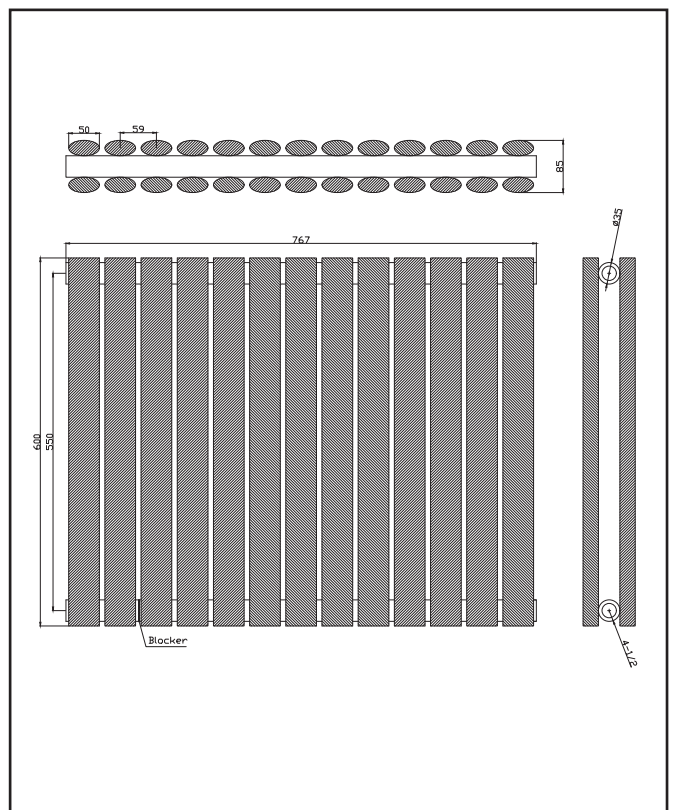

PRODUCT DATA SHEET

Apex Double Designer Radiator – 600 X 767

Product Code: APEX60-77D-W

SCUDO
BEAUTIFUL BATHROOMS

0330 124 7290

sales@scudo.co.uk - www.scudo.co.uk

Scudo is the trading name of Harrison Bathrooms Ltd. Whilst we endeavour to ensure that the product information is accurate we accept no liability for any information given. All images are for illustration purposes only. Product images and specification are subject to change. Measurement are in millimetres and are nominal.

Product Name	APEX60-77D-W
Product Description	Apex Designer Radiator Double 600mm x 767mm White
Product Transportation	
Barcode	5060766128764
Country of origin	CN
Commodity code	7322190000
Product Measurements	
Product Weight (KG)	22.9
Product Width (mm)	767
Product Height (mm)	600
Product Depth (mm)	85
Product Length (mm)	0
Primary Packed Measurements	
Packaged Weight	24.45
Packed Length	640
Packed Width	460
Packed Height	830
Packaging Weights	
Card (kg)	
Paper (g)	
Wood (kg)	
Plastic (kg)	
Compliance DOP	HBDOCH013

General Information	
Construction Material	Low carbon Steel
Installation type	Wall
Colour / Finish	Textured White
Heating Attributes	
Bar Arrangement	16*2
Number of Bars	26
Radiator Diameter (Ø)	85
RAL#	9016
Bar Diameter (Ø)	50*25mm
BTU @ 50°C	3771
Thermal Output @ 50°C (WATT's)	1105
Element installation compatible	No
Water Content Volume	0
Max Projection (mm)	93
Selected element must not exceed the maximum BTU / Watt output of the product. Seek advice from a competent installer.	
First Fix Dimensions	
Pipe Centres C1 (mm)	767+rv
Pipe Centres C2 (mm)	51+/-3