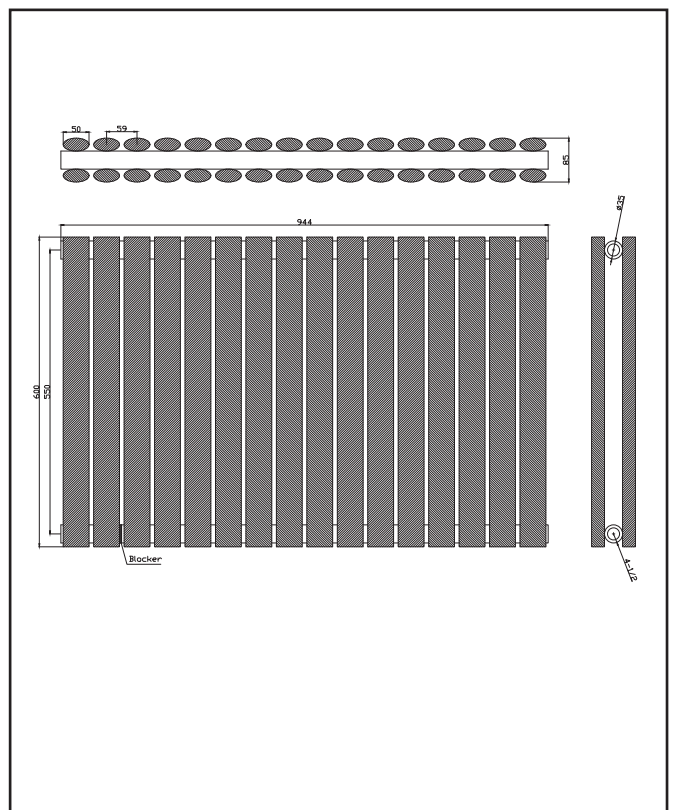

PRODUCT DATA SHEET

Apex Double Designer Radiator – 600 X 994

Product Code: APEX60-94D-W

SCUDO
BEAUTIFUL BATHROOMS

0330 124 7290

sales@scudo.co.uk - www.scudo.co.uk

Scudo is the trading name of Harrison Bathrooms Ltd. Whilst we endeavour to ensure that the product information is accurate we accept no liability for any information given. All images are for illustration purposes only. Product images and specification are subject to change. Measurement are in millimetres and are nominal.

Product Name	APEX60-94D-W
Product Description	Apex Designer Radiator Double 600mm x 944mm White
Product Transportation	
Barcode	5060766128771
Country of origin	CN
Commodity code	7322190000
Product Measurements	
Product Weight (KG)	27.75
Product Width (mm)	944
Product Height (mm)	600
Product Depth (mm)	85
Product Length (mm)	0
Primary Packed Measurements	
Packaged Weight	29.55
Packed Length	640
Packed Width	460
Packed Height	830
Packaging Weights	
Card (kg)	
Paper (g)	
Wood (kg)	
Plastic (kg)	
Compliance DOP	HBDOCH015

General Information	
Construction Material	Low carbon Steel
Installation type	Wall
Colour / Finish	Textured White
Heating Attributes	
Bar Arrangement	16*2
Number of Bars	32
Radiator Diameter (Ø)	85
RAL#	9016
Bar Diameter (Ø)	50*25mm
BTU @ 50°C	4642
Thermal Output @ 50°C (WATT's)	1360
Element installation compatible	No
Water Content Volume	0
Max Projection (mm)	93
Selected element must not exceed the maximum BTU / Watt output of the product. Seek advice from a competent installer.	
First Fix Dimensions	
Pipe Centres C1 (mm)	994+rv
Pipe Centres C2 (mm)	51+/-3