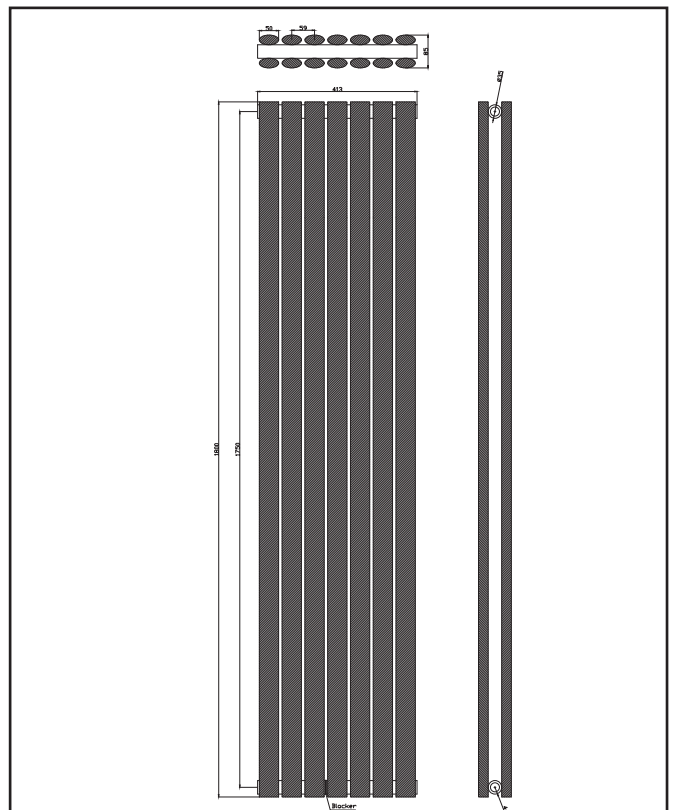

PRODUCT DATA SHEET

Apex Double Designer Radiator – 413 X 1800

Product Code: APEX18-41V-D-A

SCUDO
BEAUTIFUL BATHROOMS

0330 124 7290

sales@scudo.co.uk - www.scudo.co.uk

Scudo is the trading name of Harrison Bathrooms Ltd. Whilst we endeavour to ensure that the product information is accurate we accept no liability for any information given. All images are for illustration purposes only. Product images and specification are subject to change. Measurement are in millimetres and are nominal.

Product Name	APEX18-41V-D-A
Product Description	Apex Designer Radiator Double 1800mm x 413mm Anthracite
Product Transportation	
Barcode	5060766128863
Country of origin	CN
Commodity code	7322190000
Product Measurements	
Product Weight (KG)	30.1
Product Width (mm)	413
Product Height (mm)	1800
Product Depth (mm)	85
Product Length (mm)	0
Primary Packed Measurements	
Packaged Weight	32.6
Packed Length	1840
Packed Width	460
Packed Height	830
Packaging Weights	
Card (kg)	
Paper (g)	
Wood (kg)	
Plastic (kg)	
Compliance DOP	HBDOCH003

General Information	
Construction Material	Low carbon Steel
Installation type	Wall
Colour / Finish	Textured Anthracite
Heating Attributes	
Bar Arrangement	7(*2)
Number of Bars	14
Radiator Diameter (Ø)	85
RAL#	7016
Bar Diameter (Ø)	50*25mm
BTU @ 50°C	4898
Thermal Output @ 50°C (WATT's)	1435
Element installation compatible	No
Water Content Volume	0
Max Projection (mm)	93
Selected element must not exceed the maximum BTU / Watt out put of the product Seek advice from a competent installer	
First Fix Dimensions	
Pipe Centres C1 (mm)	413+RV
Pipe Centres C2 (mm)	51+/-3