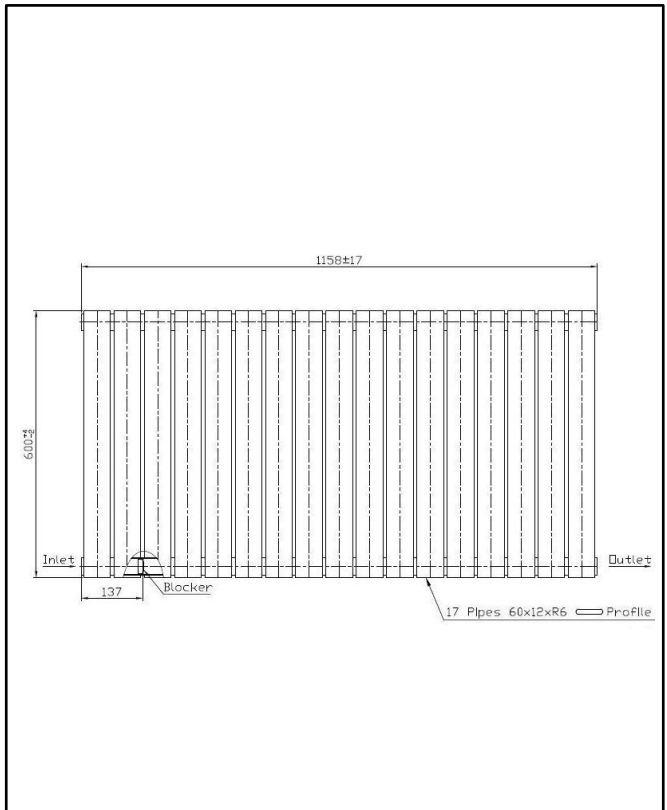

PRODUCT DATA SHEET

Bravo Designer Radiator Single White

Product Code: BRAV60-41S-W

SCUDO
BEAUTIFUL BATHROOMS

0330 124 7290

sales@scudo.co.uk www.scudo.co.uk

Scudo is the trading name of Harrison Bathrooms Ltd. Whilst we endeavor to ensure that the product information is accurate, we accept no liability for any information given. All images are for illustration purposes only. Product images and specification are subject to change. Measurements are in millimeters and are nominal.

Dimensions
(Measurements in mm)

Product Name	BRAV60-41S-W
Product Description	Bravo Designer Radiator Single 600mm x 410mm White
Product Transportation	
Barcode	5060766129570
Country of origin	CN
Commodity code	7322190000
Product Measurements	
Product Weight (KG)	40.880
Product Width (mm)	1430
Product Height (mm)	600
Product Depth (mm)	69
Primary Packed Measurements	
Packaged Weight	43.44
Packed Length	1500
Packed Width	660
Packed Height	140

General Information	
Construction Material	Mild Steel
Installation type	Wall Mounted
Colour / Finish	Textured White
Heating Attributes	
Bar Arrangement	6
Number of Bars	6
Radiator Diameter (Ø)	52
RAL Finish	9016
Bar Diameter (Ø)	60*12*R6
BTU @ 50°C	1283
Thermal Output @ 50°C (WATT's)	376
Element installation compatible	NO
Water Content Volume	2.5
Max Projection (mm)	84 +/-3
Selected element must not exceed the maximum BTU / Watt output of the product Seek advice from a competent installer	
First Fix Dimensions	
Pipe Centers C1 (mm)	410+RV
Pipe Centers C2 (mm)	51+/-3