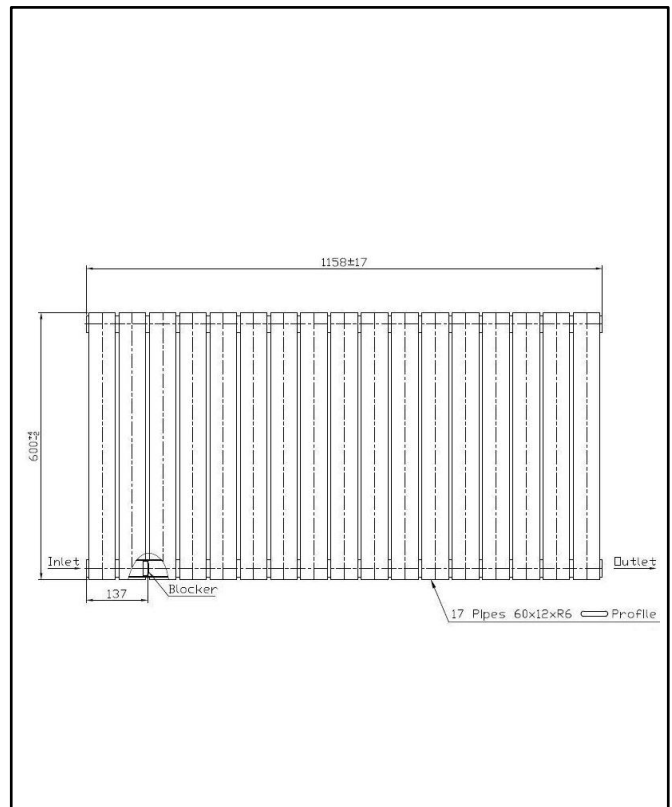

Product Name	BRAV60-89S-W
Product Description	Bravo Designer Radiator Single 600mm x 886mm White
Product Transportation	
Barcode	5060766129525
Country of origin	CN
Commodity code	7322190000
Product Measurements	
Product Weight (KG)	11.960
Product Width (mm)	750
Product Height (mm)	600
Product Depth (mm)	52
Primary Packed Measurements	
Packaged Weight	13.32
Packed Length	840
Packed Width	660
Packed Height	95

General Information	
Construction Material	Mild Steel
Installation type	Wall Mounted
Colour / Finish	Textured White
Heating Attributes	
Bar Arrangement	13
Number of Bars	13
Radiator Diameter (Ø)	52
RAL Finish	9016
Bar Diameter (Ø)	60*12*R6
BTU @ 50°C	815
Thermal Output @ 50°C (WATT's)	815
Element installation compatible	NO
Water Content Volume	5.3
Max Projection (mm)	84 +/-3
Selected element must not exceed the maximum BTU / Watt output of the product Seek advice from a competent installer	
First Fix Dimensions	
Pipe Centers C1 (mm)	886 +RV
Pipe Centers C2 (mm)	51 +/-3

### Dimensions (Measurements in mm)