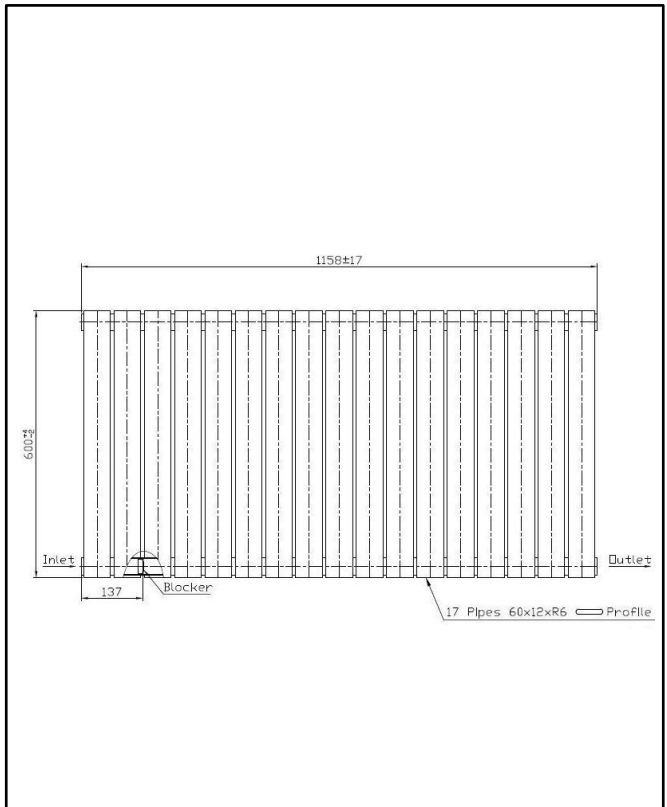

**Dimensions**  
(Measurements in mm)

Product Name	BRAV60-116S-W
Product Description	Bravo Designer Radiator Single 600mm x 1158mm White
<b>Product Transportation</b>	
Barcode	5060766129402
Country of origin	CN
Commodity code	7322190000
<b>Product Measurements</b>	
Product Weight (KG)	18.200
Product Width (mm)	1158
Product Height (mm)	600
Product Depth (mm)	52
<b>Primary Packed Measurements</b>	
Packaged Weight	20.05
Packed Length	1200
Packed Width	660
Packed Height	95

<b>General Information</b>	
Construction Material	Mild Steel
Installation type	Wall Mounted
Colour / Finish	Textured White
<b>Heating Attributes</b>	
Bar Arrangement	17
Number of Bars	17
Radiator Diameter (Ø)	52
RAL Finish	9016
Bar Diameter (Ø)	60*12*R6
BTU @ 50°C	1066
Thermal Output @ 50°C (WATT's)	1066
Element installation compatible	NO
Water Content Volume	7.0
Max Projection (mm)	84 +/-3
Selected element must not exceed the maximum BTU / Watt output of the product Seek advice from a competent installer	
<b>First Fix Dimensions</b>	
Pipe Centers C1 (mm)	1158 +RV
Pipe Centers C2 (mm)	51 +/-3