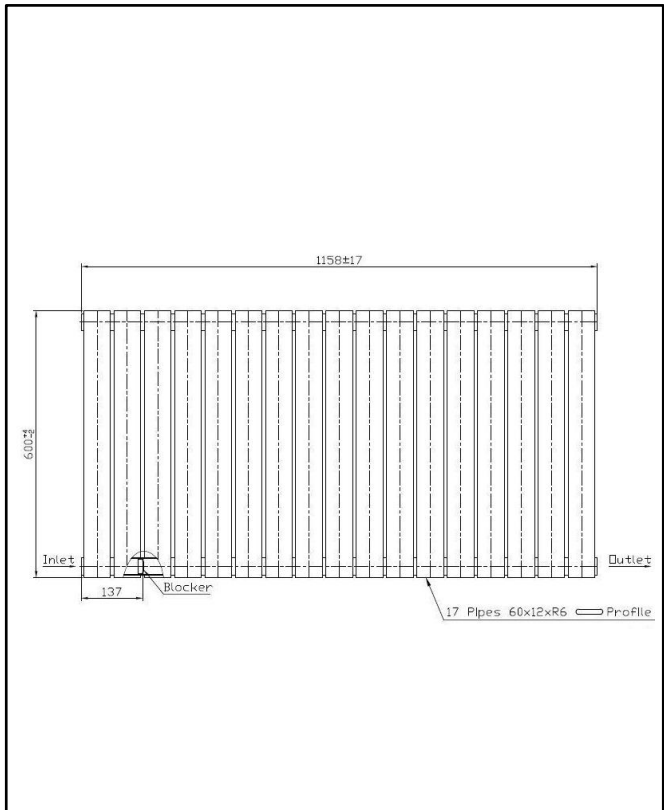

PRODUCT DATA SHEET

Bravo Designer Radiator Single White

Product Code: BRAV60-143S-W

SCUDO
BEAUTIFUL BATHROOMS

0330 124 7290

sales@scudo.co.uk www.scudo.co.uk

Scudo is the trading name of Harrison Bathrooms Ltd. Whilst we endeavor to ensure that the product information is accurate, we accept no liability for any information given. All images are for illustration purposes only. Product images and specification are subject to change. Measurements are in millimeters and are nominal.

Dimensions

(Measurements in mm)

Product Name	BRAV60-143S-W
Product Description	Bravo Designer Radiator Single 600mm x 1430mm White
Product Transportation	
Barcode	5060766129426
Country of origin	CN
Commodity code	7322190000
Product Measurements	
Product Weight (KG)	22.360
Product Width (mm)	1430
Product Height (mm)	600
Product Depth (mm)	52
Primary Packed Measurements	
Packaged Weight	24.62
Packed Length	1500
Packed Width	660
Packed Height	95

General Information	
Construction Material	Mild Steel
Installation type	Wall Mounted
Colour / Finish	Textured White
Heating Attributes	
Bar Arrangement	21
Number of Bars	21
Radiator Diameter (Ø)	52
RAL Finish	9016
Bar Diameter (Ø)	60*12*R6
BTU @ 50°C	1316
Thermal Output @ 50°C (WATT's)	1316
Element installation compatible	NO
Water Content Volume	8.6
Max Projection (mm)	84 +/-3
Selected element must not exceed the maximum BTU / Watt output of the product Seek advice from a competent installer	
First Fix Dimensions	
Pipe Centers C1 (mm)	1430 +RV
Pipe Centers C2 (mm)	51 +/-3