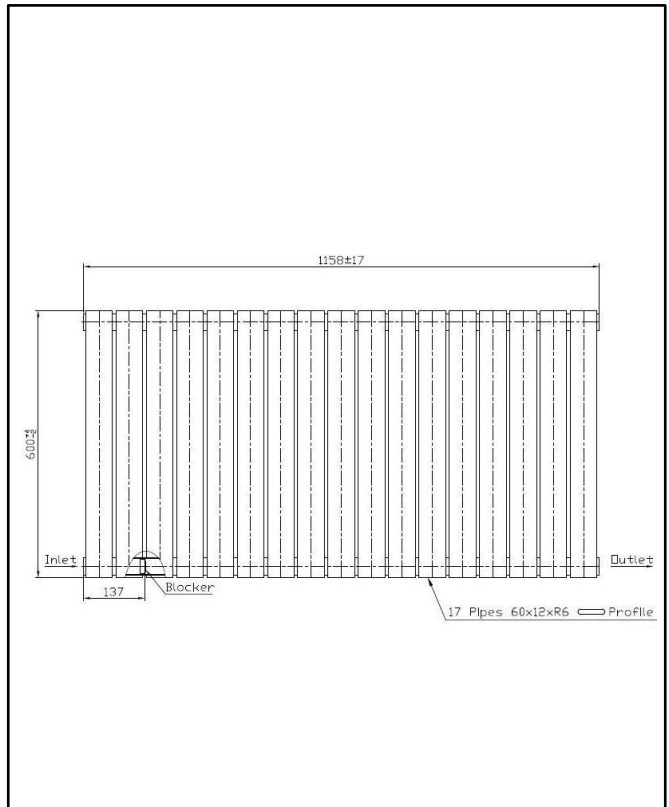

Product Name	BRAV60-S-A
Product Description	Bravo Designer Radiator Single 600mm x 886mm Anthracite
<b>Product Transportation</b>	
Barcode	5060766129532
Country of origin	CN
Commodity code	7322190000
<b>Product Measurements</b>	
Product Weight (KG)	14.040
Product Width (mm)	886
Product Height (mm)	600
Product Depth (mm)	52
<b>Primary Packed Measurements</b>	
Packaged Weight	15.57
Packed Length	960
Packed Width	660
Packed Height	95

<b>General Information</b>	
Construction Material	Mild Steel
Installation type	Wall Mounted
Colour / Finish	Textured Anthracite
<b>Heating Attributes</b>	
Bar Arrangement	13
Number of Bars	13
Radiator Diameter (Ø)	52
RAL Finish	7016
Bar Diameter (Ø)	60*12*R6
BTU @ 50°C	815
Thermal Output @ 50°C (WATT's)	815
Element installation compatible	NO
Water Content Volume	4.7
Max Projection (mm)	84 +/-3
Selected element must not exceed the maximum BTU / Watt output of the product Seek advice from a competent installer	
<b>First Fix Dimensions</b>	
Pipe Centers C1 (mm)	886 +RV
Pipe Centers C2 (mm)	51 +/-3

### Dimensions (Measurements in mm)