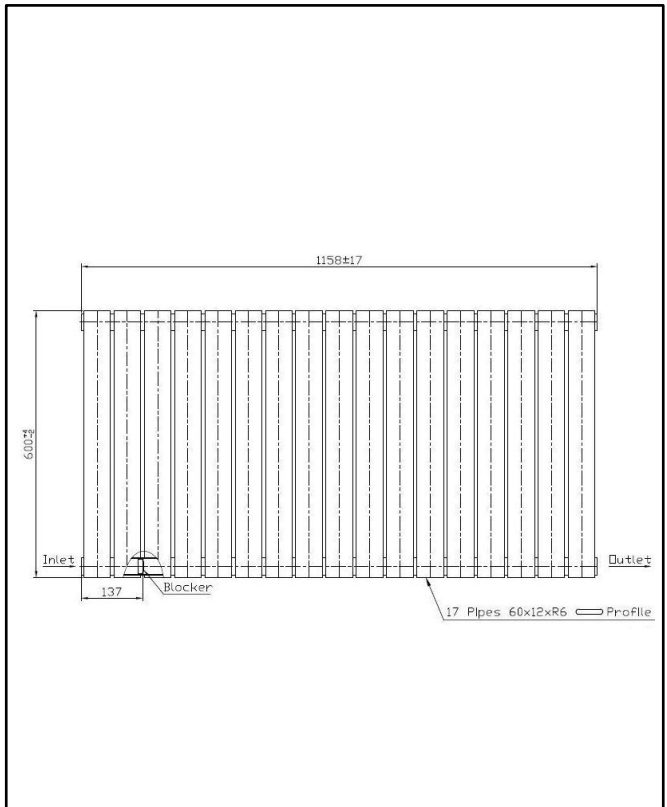

PRODUCT DATA SHEET

Bravo Designer Radiator Double

Product Code: BRAV60-143D-A

SCUDO
BEAUTIFUL BATHROOMS

0330 124 7290

sales@scudo.co.uk www.scudo.co.uk

Scudo is the trading name of Harrison Bathrooms Ltd. Whilst we endeavor to ensure that the product information is accurate, we accept no liability for any information given. All images are for illustration purposes only. Product images and specification are subject to change. Measurements are in millimeters and are nominal.

Product Name	BRAV60-143D-A
Product Description	Bravo Designer Radiator Double 600 x 1400mm Anthracite
Product Transportation	
Barcode	5060766129570
Country of origin	CN
Commodity code	7322190000
Product Measurements	
Product Weight (KG)	40.880
Product Width (mm)	1430
Product Height (mm)	600
Product Depth (mm)	69
Primary Packed Measurements	
Packaged Weight	43.44
Packed Length	1500
Packed Width	660
Packed Height	140

General Information	
Construction Material	Mild Steel
Installation type	Wall Mounted
Colour / Finish	Textured Anthracite
Heating Attributes	
Bar Arrangement	21*2
Number of Bars	42
Radiator Diameter (Ø)	69
RAL Finish	7016
Bar Diameter (Ø)	60*12*R6
BTU @ 50°C	2410
Thermal Output @ 50°C (WATT's)	2410
Element installation compatible	NO
Water Content Volume	14.6
Max Projection (mm)	85 +/-3
Selected element must not exceed the maximum BTU / Watt output of the product Seek advice from a competent installer	
First Fix Dimensions	
Pipe Centers C1 (mm)	1430+RV
Pipe Centers C2 (mm)	51+/-3