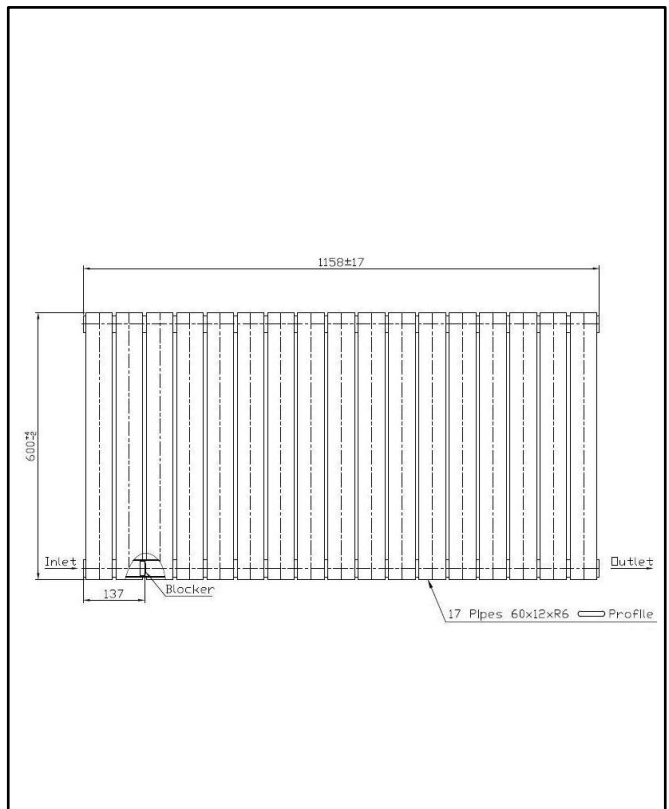

PRODUCT DATA SHEET

Bravo Designer Radiator Double Anthracite

Product Code: BRAV60-89D-A

SCUDO
BEAUTIFUL BATHROOMS

0330 124 7290

sales@scudo.co.uk www.scudo.co.uk

Scudo is the trading name of Harrison Bathrooms Ltd. Whilst we endeavor to ensure that the product information is accurate, we accept no liability for any information given. All images are for illustration purposes only. Product images and specification are subject to change. Measurements are in millimeters and are nominal.

Product Name	BRAV60-89D-A
Product Description	Bravo Designer Radiator Double 600mm x 886mm Anthracite
Product Transportation	
Barcode	5060766129655
Country of origin	CN
Commodity code	7322190000
Product Measurements	
Product Weight (KG)	25.500
Product Width (mm)	886
Product Height (mm)	600
Product Depth (mm)	69
Primary Packed Measurements	
Packaged Weight	27.25
Packed Length	960
Packed Width	660
Packed Height	140

General Information	
Construction Material	Mild Steel
Installation type	Wall Mounted
Colour / Finish	Textured Anthracite
Heating Attributes	
Bar Arrangement	13*2
Number of Bars	26
Radiator Diameter (Ø)	69
RAL Finish	7016
Bar Diameter (Ø)	60*12*R6
BTU @ 50°C	1492
Thermal Output @ 50°C (WATT's)	1492
Element installation compatible	NO
Water Content Volume	9.1
Max Projection (mm)	85 +/-3
Selected element must not exceed the maximum BTU / Watt output of the product Seek advice from a competent installer	
First Fix Dimensions	
Pipe Centers C1 (mm)	886 +RV
Pipe Centers C2 (mm)	51 +/-3