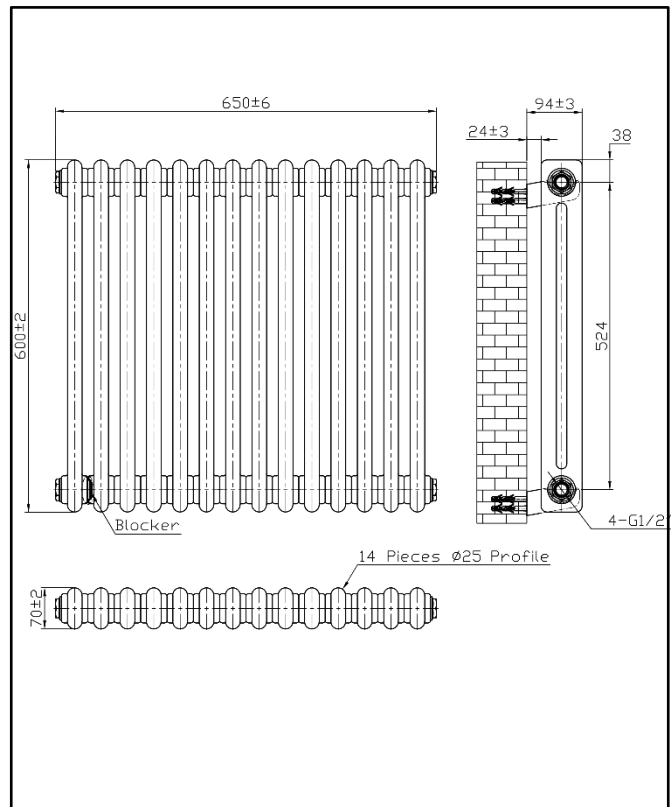

## 3 Column Vertical Anthracite

Product Code: COL-2-60-83-W

**SCUDO**  
BEAUTIFUL BATHROOMS

0330 124 7290

sales@scudo.co.uk www.scudo.co.uk

Scudo is the trading name of Harrison Bathrooms Ltd. Whilst we endeavor to ensure that the product information is accurate, we accept no liability for any information given. All images are for illustration purposes only. Product images and specification are subject to change. Measurements are in millimeters and are nominal.

Product Name	COL-2-60-83-A
Product Description	Column Designer Radiator 2 col 600 x 83mm 18 Sections White
Product Transportation	
Barcode	5060766129839
Country of origin	CN
Commodity code	7322190000
Product Measurements	
Product Weight (KG)	14.120
Product Width (mm)	650
Product Height (mm)	600
Product Depth (mm)	70
Primary Packed Measurements	
Packaged Weight	15.66
Packed Length	710
Packed Width	680
Packed Height	110

General Information	
Construction Material	Mild Steel
Installation type	Wall Mounted
Colour / Finish	Textured White
Heating Attributes	
Bar Arrangement	18
Number of Bars	18
Radiator Diameter (Ø)	70
RAL Finish	7016
Bar Diameter (Ø)	25mm
BTU @ 50°C	1533
Thermal Output @ 50°C (WATT's)	999
Element installation compatible	NO
Water Content Volume	10.8
Max Projection (mm)	94
Selected element must not exceed the maximum BTU / Watt output of the product Seek advice from a competent installer	
First Fix Dimensions	
Pipe Centers C1 (mm)	830+RV
Pipe Centers C2 (mm)	59 +/-3

### Dimensions

(Measurements in mm)