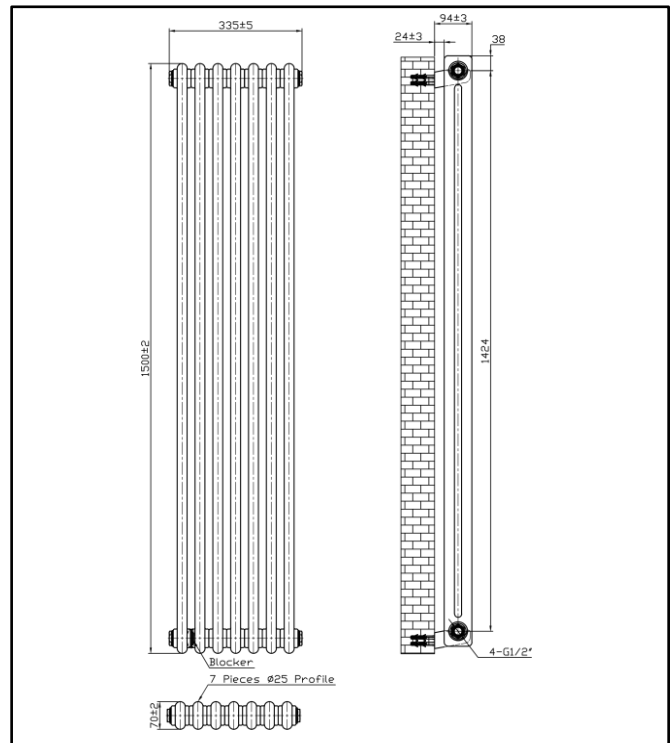

## Column Designer Radiator 2 col 1500 x 335mm 7 Sections White

Product Code: COL-2-150-34-W

**SCUDO**  
BEAUTIFUL BATHROOMS

0330 124 7290

sales@scudo.co.uk www.scudo.co.uk

Scudo is the trading name of Harrison Bathrooms Ltd. Whilst we endeavor to ensure that the product information is accurate, we accept no liability for any information given. All images are for illustration purposes only. Product images and specification are subject to change. Measurements are in millimeters and are nominal.

Product Name	COL-2-150-34-W
Product Description	Column Designer Radiator 2 col 1500 x 335mm 7 sections white
<b>Product Transportation</b>	
Barcode	5060766129860
Country of origin	CN
Commodity code	7322190000
<b>Product Measurements</b>	
Product Weight (KG)	17.150
Product Width (mm)	335
Product Height (mm)	1500
Product Depth (mm)	70
<b>Primary Packed Measurements</b>	
Packaged Weight	18.83
Packed Length	1580
Packed Width	400
Packed Height	110

<b>General Information</b>	
Construction Material	Mild Steel
Installation type	0
Colour / Finish	Textured White
<b>Heating Attributes</b>	
Bar Arrangement	7
Number of Bars	7
Radiator Diameter (Ø)	70
RAL Finish	9016
Bar Diameter (Ø)	25mm
BTU @ 50°C	2924
Thermal Output @ 50°C (WATT's)	3688
Element installation compatible	NO
Water Content Volume	0
Max Projection (mm)	0
Selected element must not exceed the maximum BTU / Watt output of the product Seek advice from a competent installer	
<b>First Fix Dimensions</b>	
Pipe Centers C1 (mm)	335+RV
Pipe Centers C2 (mm)	59 +/-3

**Dimensions**  
(Measurements in mm)