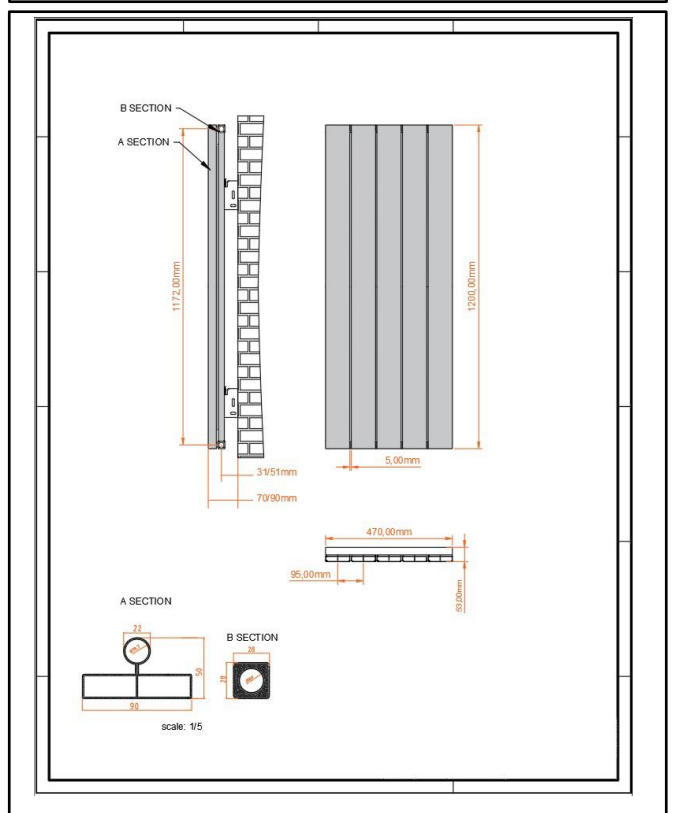

PRODUCT DATA SHEET

Apex Double Designer Radiator – 413 X 1800

Product Code: ARTVERT-1200-470-B

SCUDO
BEAUTIFUL BATHROOMS

0330 124 7290

sales@scudo.co.uk www.scudo.co.uk

Scudo is the trading name of Harrison Bathrooms Ltd. Whilst we endeavor to ensure that the product information is accurate, we accept no liability for any information given. All images are for illustration purposes only. Product images and specification are subject to change. Measurements are in millimeters and are nominal.

Product Name	ARTVERT-1200-470-B
Product Description	Arton 1200 x 470 Black
Product Transportation	
Barcode	5060964930749
Country of origin	TURKEY
Commodity code	7322190000
Product Measurements	
Product Weight (KG)	8.350
Product Width (mm)	51
Product Height (mm)	1202
Product Depth (mm)	53
Primary Packed Measurements	
Packaged Weight	9.95
Packed Length	481
Packed Width	51
Packed Height	90

General Information	
Construction Material	Aluminum
Installation type	0
Colour / Finish	Textured Black
Heating Attributes	
Bar Arrangement	5
Number of Bars	5
Radiator Diameter (Ø)	53
RAL Finish	7946
Bar Diameter (Ø)	90*50mm
BTU @ 50°C	802
Thermal Output @ 50°C (WATT's)	2737
Element installation compatible	No
Water Content Volume	0.0
Max Projection (mm)	N/a
Selected element must not exceed the maximum BTU / Watt output of the product Seek advice from a competent installer	
First Fix Dimensions	
Pipe Centers C1 (mm)	470 ± RV
Pipe Centers C2 (mm)	31-51± 3