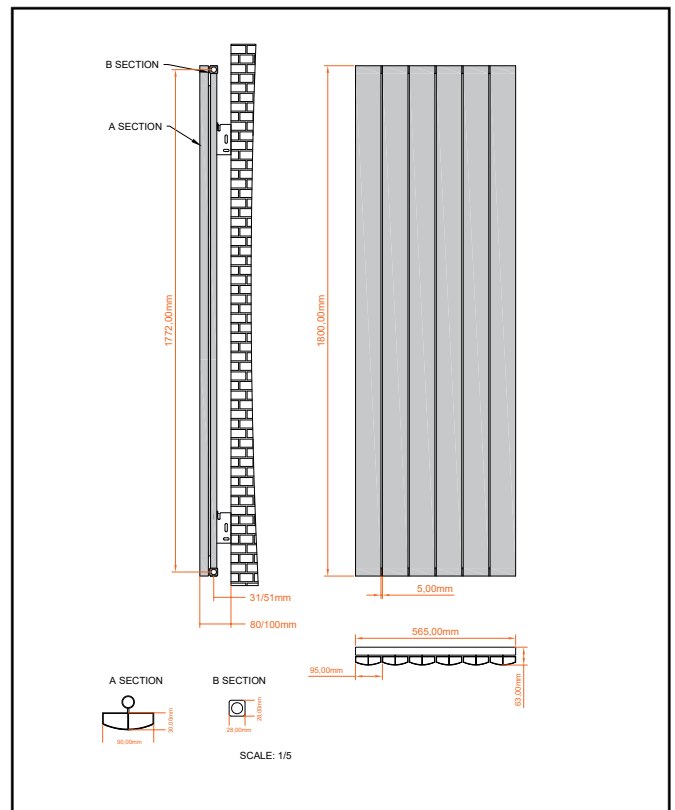

Product Name	KORVERT-1800-565-W
Product Description	Korali Aluminium Radiator White
Product Transportation	
Barcode	5060964930817
Country of origin	CN
Commodity code	7322190000
Product Measurements	
Product Weight (KG)	13.55
Product Width (mm)	565
Product Height (mm)	1800
Product Depth (mm)	63
Primary Packed Measurements	
Packaged Weight	14.7
Packed Length	90
Packed Width	620
Packed Height	1920

General Information	
Construction Material	Aluminium
Installation type	Wall Mounted
Colour / Finish	White
Heating Attributes	
Bar Arrangement	6
Number of Bars	6
Radiator Diameter (Ø)	63
RAL Finish	9016
Bar Diameter (Ø)	90x30
BTU @ 50°C	1742
Thermal Output @ 50°C (WATT's)	1742
Element installation compatible	No
Water Content Volume	3.5
Max Projection (mm)	80-100
Selected element must not exceed the maximum BTU / Watt out put of the product Seek advice from a competent installer	
First Fix Dimensions	
Pipe Centres C1 (mm)	565+RV
Pipe Centres C2 (mm)	31-51