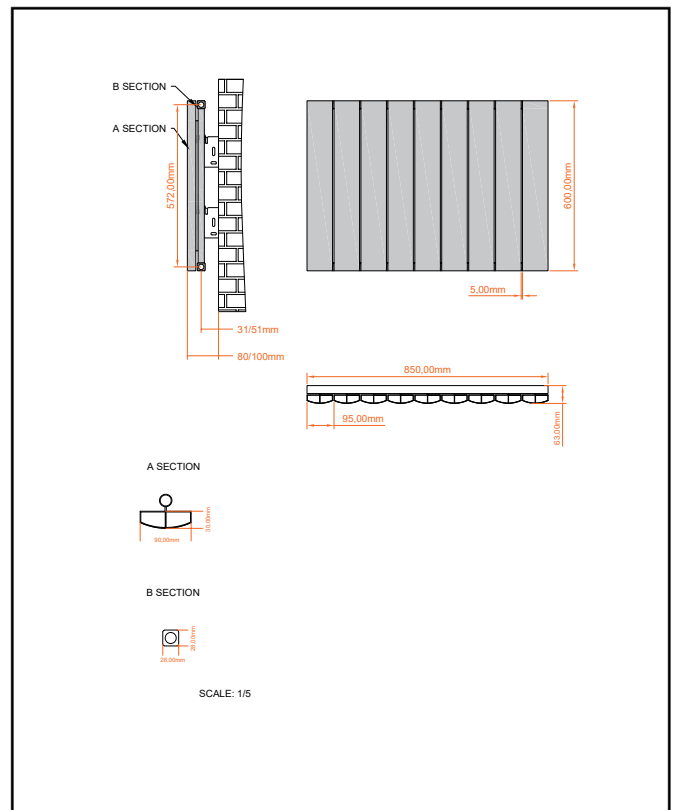

Product Name	KORHORI-600-850-A
Product Description	Korali Aluminium Radiator Carbon Anthracite
Product Transportation	
Barcode	5060964930893
Country of origin	CN
Commodity code	7322190000
Product Measurements	
Product Weight (KG)	8.25
Product Width (mm)	850
Product Height (mm)	600
Product Depth (mm)	63
Primary Packed Measurements	
Packaged Weight	9.4
Packed Length	85
Packed Width	610
Packed Height	910

General Information	
Construction Material	Aluminium
Installation type	Wall Mounted
Colour / Finish	Carbon Anthracite
Heating Attributes	
Bar Arrangement	9
Number of Bars	9
Radiator Diameter (Ø)	63
RAL Finish	7946
Bar Diameter (Ø)	90x30
BTU @ 50°C	1014
Thermal Output @ 50°C (WATT's)	1014
Element installation compatible	No
Water Content Volume	2
Max Projection (mm)	80-100
Selected element must not exceed the maximum BTU / Watt out put of the product Seek advice from a competent installer	
First Fix Dimensions	
Pipe Centres C1 (mm)	850+RV
Pipe Centres C2 (mm)	31-51