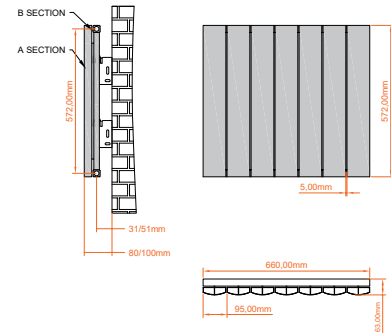

Product Name	KORHORI-600-660-W
Product Description	Korali Aluminium Radiator White
Product Transportation	
Barcode	5060964930848
Country of origin	CN
Commodity code	7322190000
Product Measurements	
Product Weight (KG)	6.15
Product Width (mm)	660
Product Height (mm)	600
Product Depth (mm)	63
Primary Packed Measurements	
Packaged Weight	7.3
Packed Length	85
Packed Width	510
Packed Height	720

General Information	
Construction Material	Aluminium
Installation type	Wall Mounted
Colour / Finish	White
Heating Attributes	
Bar Arrangement	7
Number of Bars	7
Radiator Diameter (Ø)	20
RAL Finish	9016
Bar Diameter (Ø)	90x30
BTU @ 50°C	789
Thermal Output @ 50°C (WATT's)	789
Element installation compatible	No
Water Content Volume	1.5
Max Projection (mm)	80-100
Selected element must not exceed the maximum BTU / Watt out put of the product Seek advice from a competent installer	
First Fix Dimensions	
Pipe Centres C1 (mm)	660+RV
Pipe Centres C2 (mm)	31-51

SCALE: 1/5

LIFETIME GUARANTEE

We are confident in our products and we want our customer to be, we proudly give a lifetime guarantee on our taps and showers, further details can be found on our website.

Dimensions (Measurements in mm)