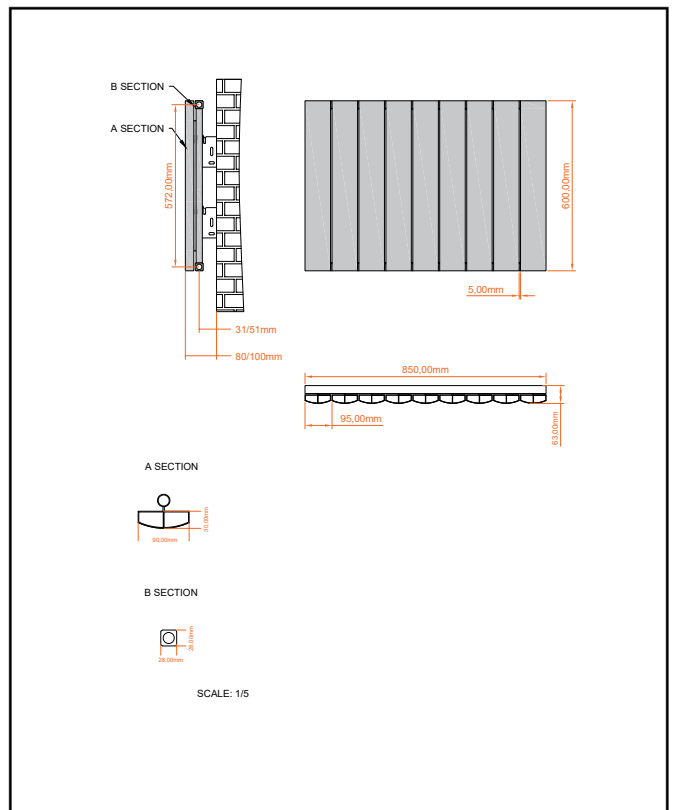

Product Name	KORHORI-600-850-W
Product Description	Korali Aluminium Radiator White
Product Transportation	
Barcode	5060964930855
Country of origin	CN
Commodity code	7322190000
Product Measurements	
Product Weight (KG)	8.25
Product Width (mm)	850
Product Height (mm)	600
Product Depth (mm)	63
Primary Packed Measurements	
Packaged Weight	9.4
Packed Length	85
Packed Width	610
Packed Height	910

General Information	
Construction Material	Aluminium
Installation type	Wall Mounted
Colour / Finish	White
Heating Attributes	
Bar Arrangement	9
Number of Bars	9
Radiator Diameter (Ø)	63
RAL Finish	9016
Bar Diameter (Ø)	90x30
BTU @ 50°C	1014
Thermal Output @ 50°C (WATT's)	1014
Element installation compatible	No
Water Content Volume	2
Max Projection (mm)	80-100
Selected element must not exceed the maximum BTU / Watt out put of the product Seek advice from a competent installer	
First Fix Dimensions	
Pipe Centres C1 (mm)	850+RV
Pipe Centres C2 (mm)	31-51