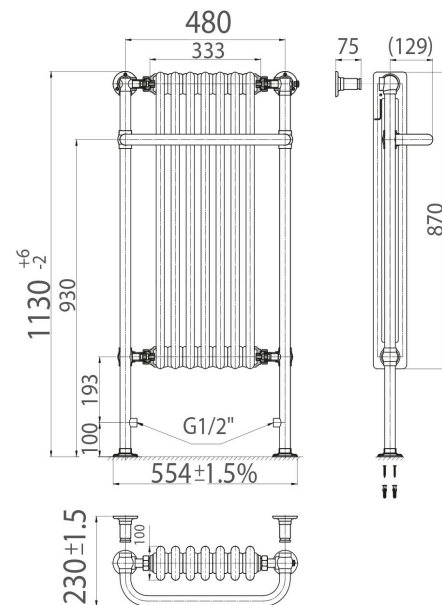

PRODUCT DATA SHEET

Ilkley 7 Column Radiator

Product Code: TRADRAD004

SCUDO
BEAUTIFUL BATHROOMS

0330 124 7290

sales@scudo.co.uk - www.scudo.co.uk

Scudo is the trading name of Harrison Bathrooms Ltd. Whilst we endeavour to ensure that the product information is accurate we accept no liability for any information given. All images are for illustration purposes only. Product images and specification are subject to change. Measurements are in millimetres and are nominal.

Product Name	TRADRAD004
Product Description	Ilkley 7 Column Traditional Radiator
Product Transportation	
Barcode	5060500643881
Country of origin	CN
Commodity code	7322190000
Product Measurements	
Product Weight (KG)	15
Product Width (mm)	554
Product Height (mm)	1130
Product Depth (mm)	230
Primary Packed Measurements	
Packaged Weight	15
Packed Length	230
Packed Width	590
Packed Height	1160

General Information	
Construction Material	Steel
Installation type	Wall/Floor Mounted
Colour / Finish	Chrome & White
Heating Attributes	
Bar Arrangement	7
Number of Bars	7
Radiator Diameter (Ø)	230
RAL Finish	9016
Bar Diameter (Ø)	-
BTU @ 50°C	1082
Thermal Output @ 50°C (WATT's)	1082
Element installation compatible	No
Water Content Volume	11.3
Max Projection (mm)	230
Selected element must not exceed the maximum BTU / Watt out put of the product Seek advice from a competent installer	
First Fix Dimensions	
Pipe Centres C1 (mm)	448 - RV
Pipe Centres C2 (mm)	0