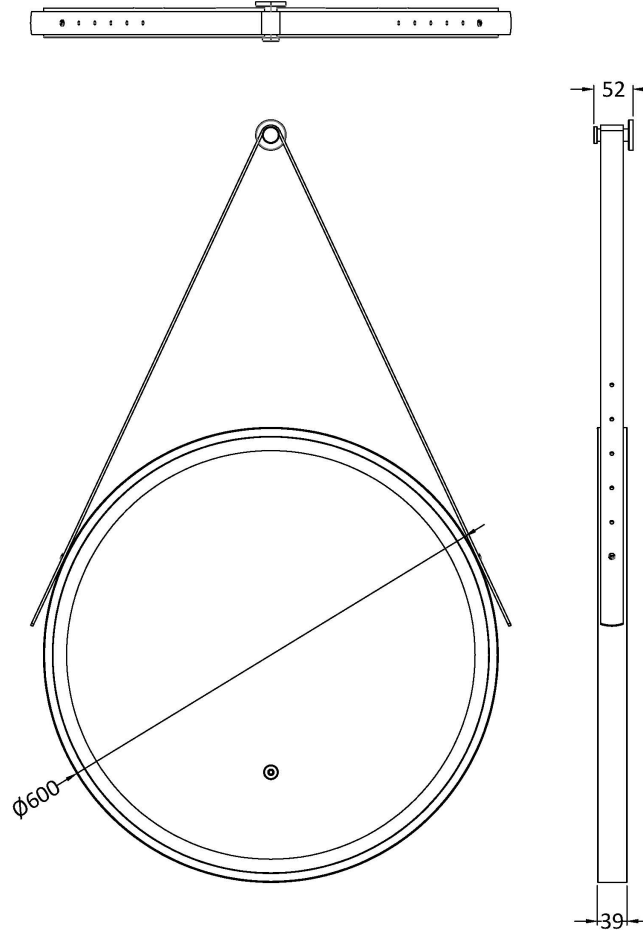

Sales Code: LQ713

Description: 600mm Round Illuminated Mirror

### Product Dimensions

Height (mm):	600
Width (mm):	600
Depth (mm):	40
Nett Weight (kg):	5

### Packaging Dimensions

Height (mm):	105
Width (mm):	700
Depth (mm):	700
Gross Weight (kg):	7

### Outer Box Dimensions (If Applicable)

Height (mm):	
Width (mm):	
Depth (mm):	
Gross Weight (kg):	
Barcode:	5056462654355