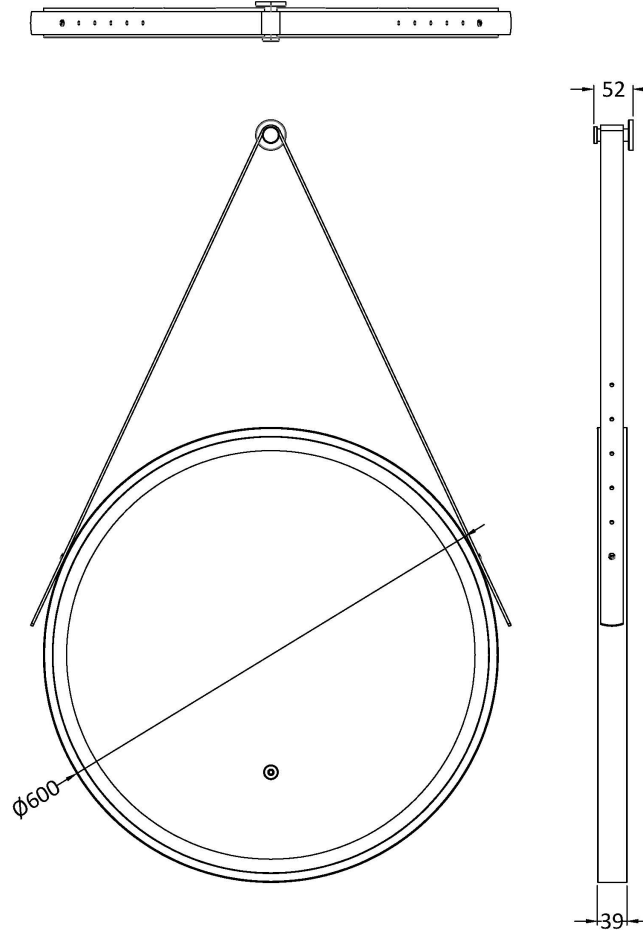

Sales Code: LQ712

Description: 600mm Round Illuminated Mirror

Product Dimensions

Height (mm):	600
Width (mm):	600
Depth (mm):	40
Nett Weight (kg):	5

Packaging Dimensions

Height (mm):	105
Width (mm):	700
Depth (mm):	700
Gross Weight (kg):	7

Packaging Data

Box Colour:	Brown Cardboard Box - Printed
Box Qty:	1
Label Size:	x
Label Colour:	
Label Qty:	

Outer Box Dimensions (If Applicable)

Height (mm):	
Width (mm):	
Depth (mm):	
Gross Weight (kg):	
Barcode:	5056462654348