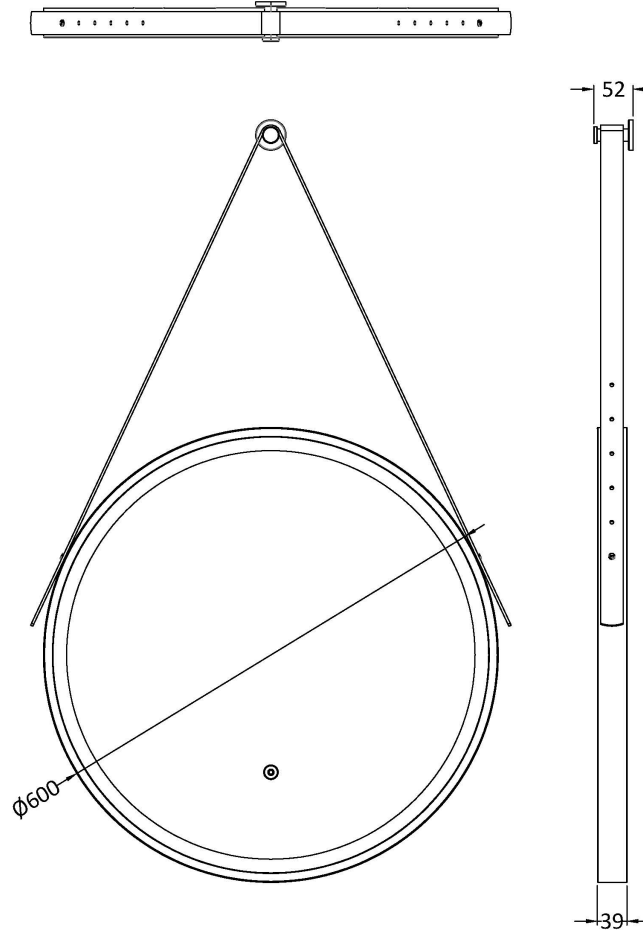

Sales Code: LQ711

Description: 600mm Round Illuminated Mirror

### Product Dimensions

Height (mm):	600
Width (mm):	600
Depth (mm):	40
Nett Weight (kg):	5

### Packaging Dimensions

Height (mm):	105
Width (mm):	700
Depth (mm):	700
Gross Weight (kg):	7

### Outer Box Dimensions (If Applicable)

Height (mm):	
Width (mm):	
Depth (mm):	
Gross Weight (kg):	
Barcode:	5056462654331