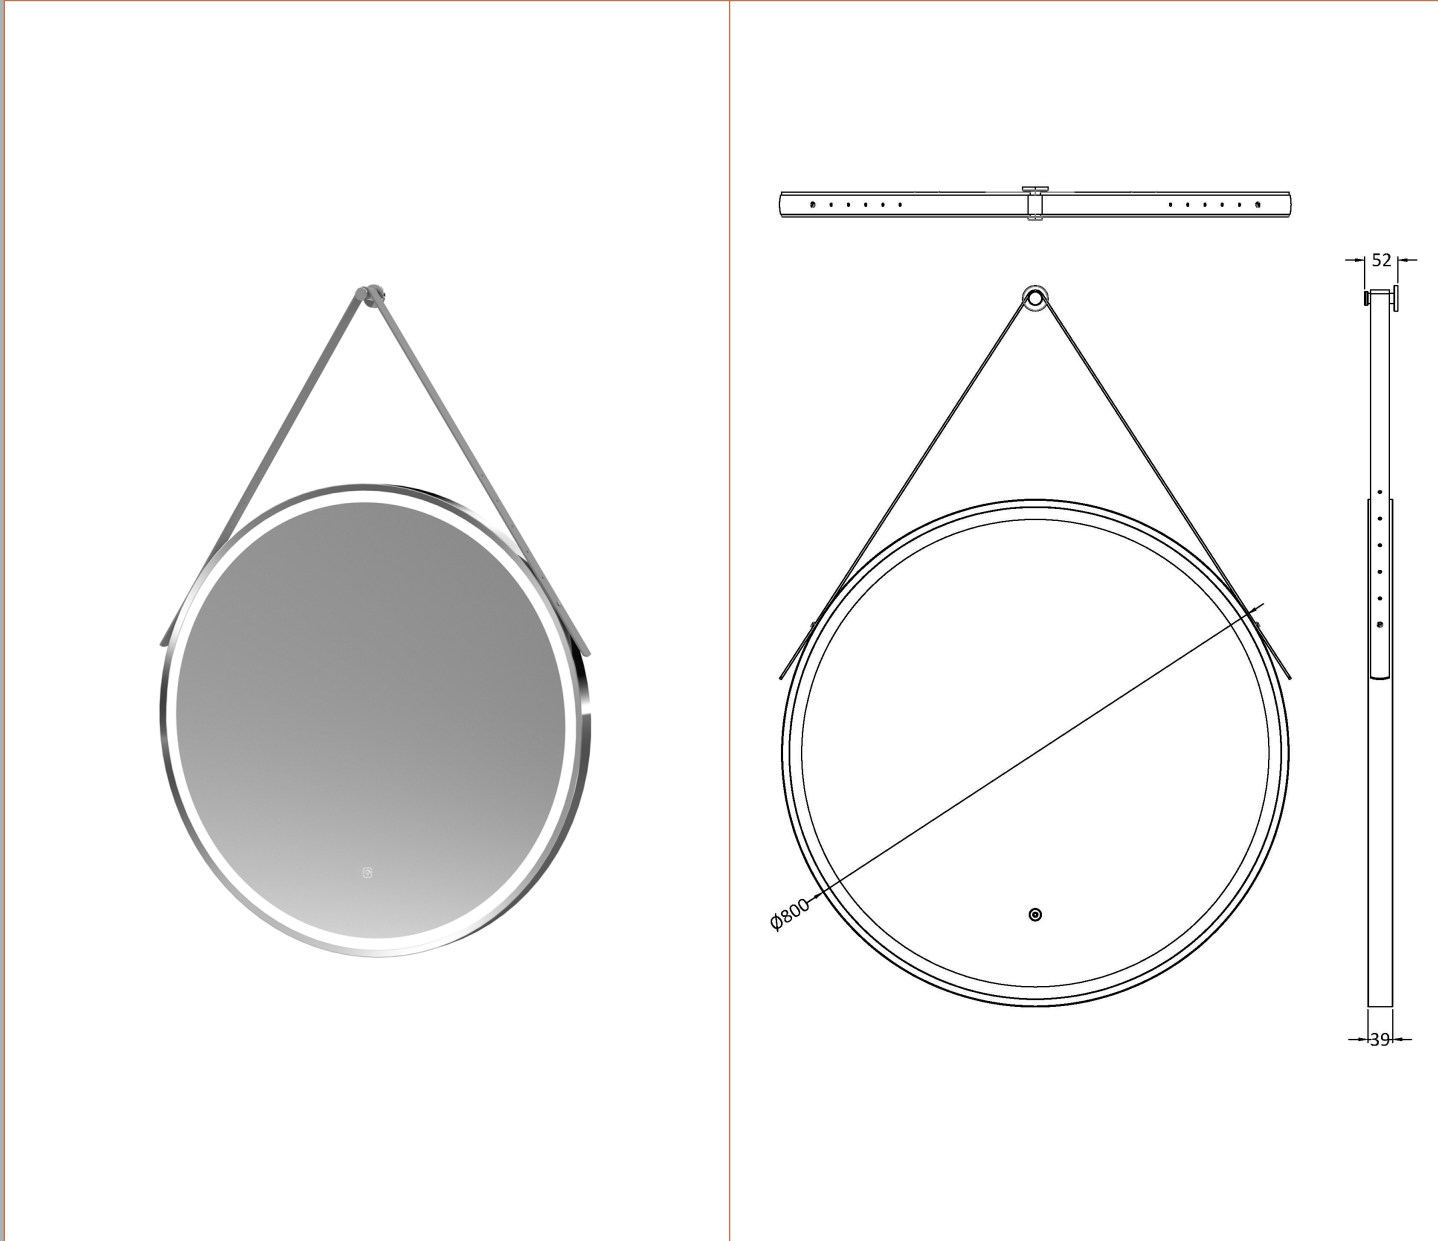

Sales Code: LQ723

Description: 800mm Round Illuminated Mirror

Product Dimensions

Height (mm):	800
Width (mm):	800
Depth (mm):	40
Nett Weight (kg):	10

Packaging Dimensions

Height (mm):	105
Width (mm):	900
Depth (mm):	900
Gross Weight (kg):	10

Packaging Data

Box Colour:	Brown Cardboard Box - Printed
Box Qty:	1
Label Size:	x
Label Colour:	
Label Qty:	

Outer Box Dimensions (If Applicable)

Height (mm):	
Width (mm):	
Depth (mm):	
Gross Weight (kg):	
Barcode:	5056462654386

Product Details

Country of Origin:	China		
Fitting Instruction:	No		
Certification: CE & UKCA:	FSC: No	WEEE: Yes	RoHS: Yes
EMC: Yes	LYD: Yes	ECOMP:	ECIRC:
Product Material:	Aluminium		
Colour/Finish:	Chrome		
No of Shelves:	0		
Fixings Included:	Yes		
Light Power Source:	Mains Supply		
No of Lights:	2		
Bulb Type:	Led 6000K		
Voltage:	12		
Operation Method:	Touch Sensor		
Bulb Watt:	21		
Product Features:	Demister		
Illuminated:	Yes		