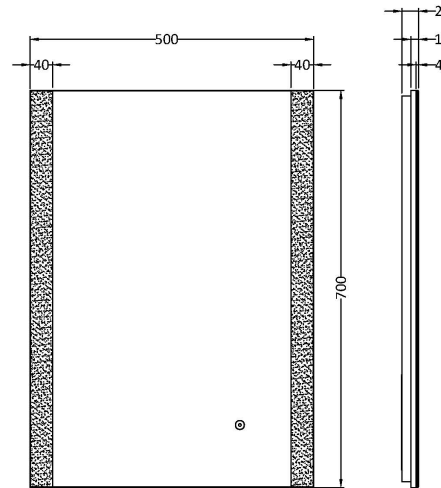

Sales Code: LQ601

Description: 700X500 Ambient Mirror

Product Dimensions

Height (mm):	700
Width (mm):	500
Depth (mm):	30
Nett Weight (kg):	5

Packaging Dimensions

Height (mm):	105
Width (mm):	613
Depth (mm):	823
Gross Weight (kg):	7

Packaging Data

Box Colour:	Brown Cardboard Box - Printed
Box Qty:	1
Label Size:	x
Label Colour:	Not Applicable
Label Qty:	

Outer Box Dimensions (If Applicable)

Height (mm):	
Width (mm):	
Depth (mm):	
Gross Weight (kg):	
Barcode:	5056211890638

Product Details

Country of Origin:	China		
Fitting Instruction:	No		
Certification: CE & UKCA: Yes	FSC: No	WEEE: Yes	RoHS: Yes
EMC: Yes	LYD: Yes	ECOMP:	ECIRC:

Product Material:	Aluminium
Colour/Finish:	
No of Shelves:	0
Fixings Included:	Yes
Light Power Source:	Mains Supply
No of Lights:	2
Bulb Type:	Led 6000K
Voltage:	12
Operation Method:	Touch Sensor
Bulb Watt:	21
Product Features:	Demister
Illuminated:	Yes