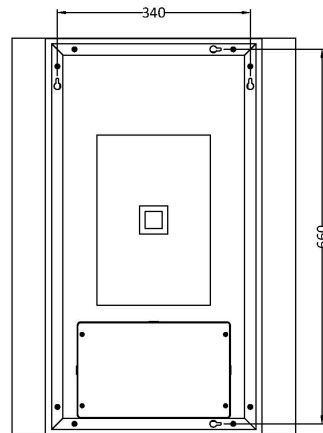

Sales Code: LQ601

Description: 700X500 Ambient Mirror

Product Dimensions

Height (mm):	700
Width (mm):	500
Depth (mm):	30
Nett Weight (kg):	5

Packaging Dimensions

Height (mm):	105
Width (mm):	613
Depth (mm):	823
Gross Weight (kg):	7

Packaging Data

Box Colour:	Brown Cardboard Box - Printed
Box Qty:	1
Label Size:	x
Label Colour:	Not Applicable
Label Qty:	

Outer Box Dimensions (If Applicable)

Height (mm):	
Width (mm):	
Depth (mm):	
Gross Weight (kg):	
Barcode:	5056211890638