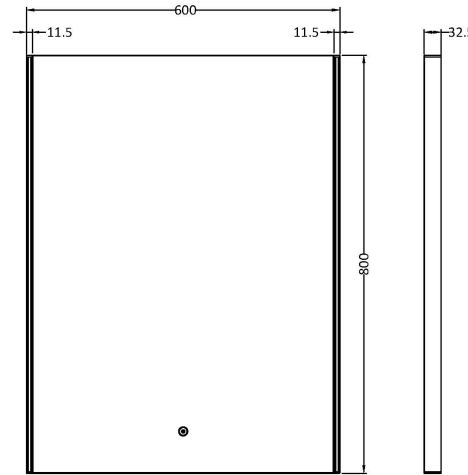

Sales Code: LQ604

Description: 800X600 Ambient Touch Sensor Mirror

Product Dimensions

Height (mm):	800
Width (mm):	600
Depth (mm):	37
Nett Weight (kg):	5

Packaging Dimensions

Height (mm):	105
Width (mm):	713
Depth (mm):	923
Gross Weight (kg):	7

Packaging Data

Box Colour:	Brown Cardboard Box - Printed
Box Qty:	1
Label Size:	x
Label Colour:	Not Applicable
Label Qty:	

Outer Box Dimensions (If Applicable)

Height (mm):	
Width (mm):	
Depth (mm):	
Gross Weight (kg):	
Barcode:	5056462638577