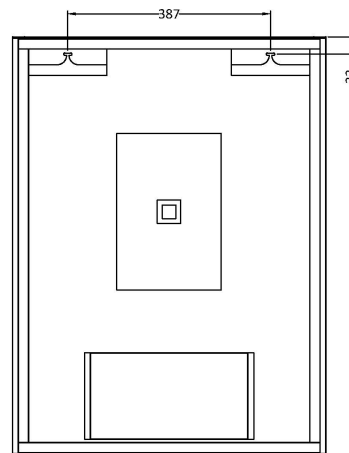

Sales Code: LQ604

Description: 800X600 Ambient Touch Sensor Mirror

Product Dimensions

Height (mm):	800
Width (mm):	600
Depth (mm):	37
Nett Weight (kg):	5

Packaging Dimensions

Height (mm):	105
Width (mm):	713
Depth (mm):	923
Gross Weight (kg):	7

Packaging Data

Box Colour:	Brown Cardboard Box - Printed
Box Qty:	1
Label Size:	x
Label Colour:	Not Applicable
Label Qty:	

Outer Box Dimensions (If Applicable)

Height (mm):	
Width (mm):	
Depth (mm):	
Gross Weight (kg):	
Barcode:	5056462638577