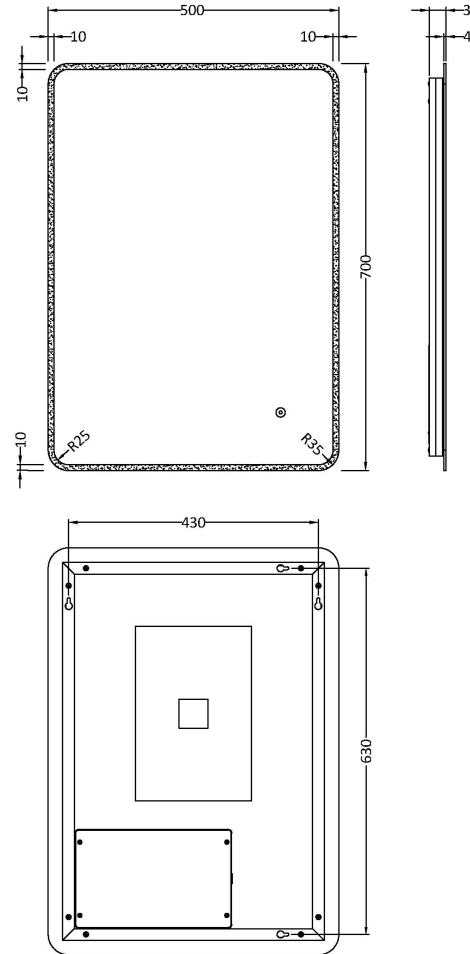

Sales Code: LQ603

Description: 700X500 Ambient Mirror

### Product Dimensions

Height (mm):	700
Width (mm):	500
Depth (mm):	30
Nett Weight (kg):	5

### Packaging Dimensions

Height (mm):	105
Width (mm):	613
Depth (mm):	823
Gross Weight (kg):	7

### Outer Box Dimensions (If Applicable)

Height (mm):	
Width (mm):	
Depth (mm):	
Gross Weight (kg):	
Barcode:	5056211890652