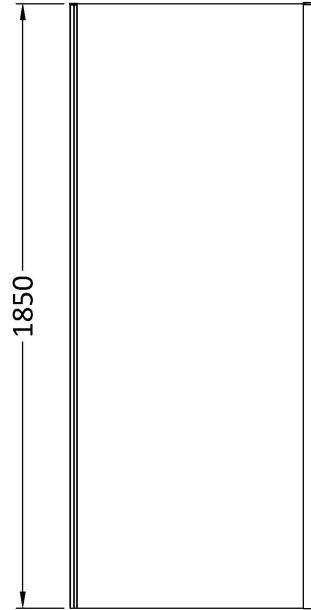

Sales Code: SQSP70BP

Description: 700X1850mm Side Panel

Product Dimensions

Height (mm):	1850
Width (mm):	690
Depth (mm):	44
Nett Weight (kg):	25.2

Packaging Dimensions

Height (mm):	55
Width (mm):	55
Length (mm):	55
Gross Weight (kg):	25.2

Packaging Data

Box Colour:	Brown Cardboard Box - Printed
Box Qty:	1
Label Size:	100 x 50
Label Colour:	Not Applicable
Label Qty:	0

Outer Box Dimensions (If Applicable)

Height (mm):	
Width (mm):	
Depth (mm):	
Length (mm):	
Gross Weight (kg):	
Barcode:	5056462652825

Product Details

Country of Origin:	China
Fitting Instruction:	No
CE & UKCA:	Yes
Profile Material:	Aluminium
Profile Finish:	Matt Black
Adjustments (mm):	672mm-690mm
Entry Width (mm):	N/A
Swing In Dim (mm):	N/A
Swing Out Dim (mm):	N/A
Radius (mm):	Not Applicable
Glass Thickness (mm):	6
Easy Fit:	Yes
Easy Clean:	No
Handle Style:	Square T Shape Handle
Handle Material:	ABS
Enclosure Design:	Semi-Frameless
Wheel Type:	Dual, Quick Release
Support Bar Included:	Support Bar Not Included
Extras:	None