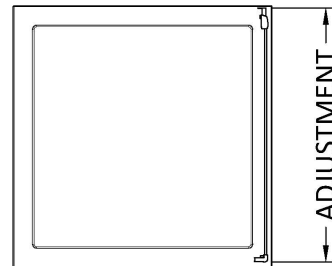

Sales Code: SQSP70BP

Description: 700X1850mm Side Panel

Product Dimensions

Height (mm):	1850
Width (mm):	690
Depth (mm):	44
Nett Weight (kg):	25.2

Packaging Dimensions

Height (mm):	55
Width (mm):	55
Length (mm):	55
Gross Weight (kg):	25.2

Packaging Data

Box Colour:	Brown Cardboard Box - Printed
Box Qty:	1
Label Size:	100 x 50
Label Colour:	Not Applicable
Label Qty:	0

Outer Box Dimensions (If Applicable)

Height (mm):	
Width (mm):	
Depth (mm):	
Length (mm):	
Gross Weight (kg):	
Barcode:	5056462652825

Product Details

Country of Origin:	China
Fitting Instruction:	No
CE & UKCA:	Yes
Profile Material:	Aluminium
Profile Finish:	Matt Black
Adjustments (mm):	672mm-690mm
Entry Width (mm):	N/A
Swing In Dim (mm):	N/A
Swing Out Dim (mm):	N/A
Radius (mm):	Not Applicable
Glass Thickness (mm):	6
Easy Fit:	Yes
Easy Clean:	No
Handle Style:	Square T Shape Handle
Handle Material:	ABS
Enclosure Design:	Semi-Frameless
Wheel Type:	Dual, Quick Release
Support Bar Included:	Support Bar Not Included
Extras:	None