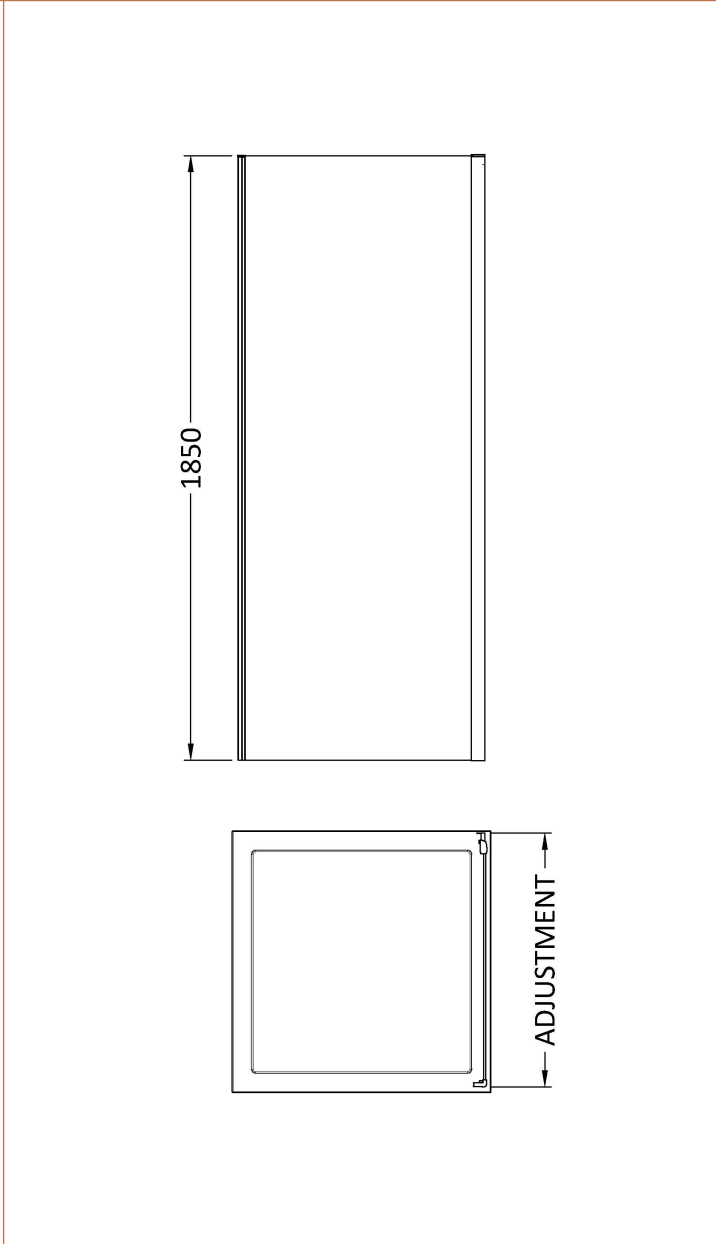

Sales Code: SQSP70BB

Description: 700X1850mm Side Panel

Product Dimensions	
Height (mm):	1850
Width (mm):	690
Depth (mm):	31
Nett Weight (kg):	20.2
Packaging Dimensions	
Height (mm):	1910
Width (mm):	730
Length (mm):	65
Gross Weight (kg):	25.2
Packaging Data	
Box Colour:	Brown Cardboard Box - Printed
Box Qty:	1
Label Size:	100 x 50
Label Colour:	Not Applicable
Label Qty:	0
Outer Box Dimensions (If Applicable)	
Height (mm):	
Width (mm):	
Depth (mm):	
Length (mm):	
Gross Weight (kg):	
Barcode:	5056678410363
Product Details	
Country of Origin:	China
Fitting Instruction:	No
CE & UKCA:	No
Profile Material:	Aluminium
Profile Finish:	Brushed Brass
Adjustments (mm):	672 - 690
Entry Width (mm):	N/A
Swing In Dim (mm):	N/A
Swing Out Dim (mm):	N/A
Radius (mm):	Not Applicable
Glass Thickness (mm):	6
Easy Fit:	Yes
Easy Clean:	No
Handle Style:	Not Applicable
Handle Material:	Not Applicable
Enclosure Design:	Semi-Frameless
Wheel Type:	Not Applicable
Support Bar Included:	Support Bar Not Included
Extras:	None