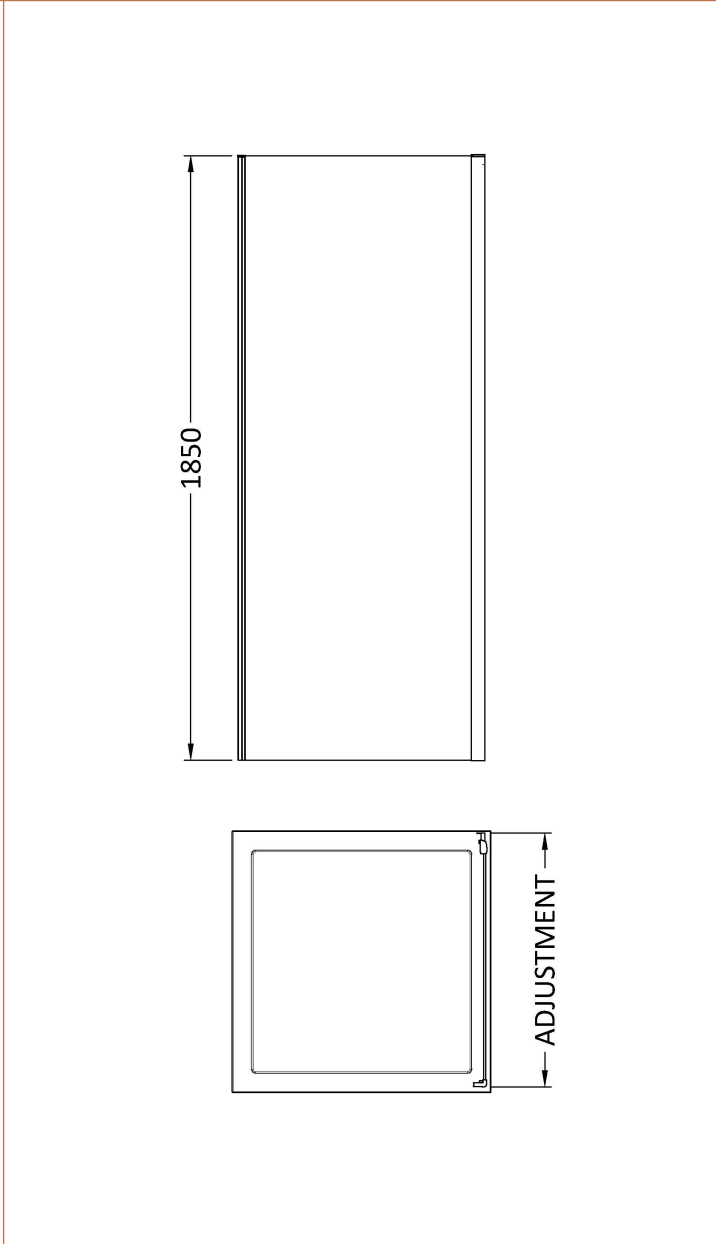

Sales Code: SQSP80BB

Description: 800X1850mm Side Panel

Product Dimensions

Height (mm):	1850
Width (mm):	790
Depth (mm):	31
Nett Weight (kg):	22.2

Packaging Dimensions

Height (mm):	1912
Width (mm):	790
Length (mm):	50
Gross Weight (kg):	22.7

Packaging Data

Box Colour:	Brown Cardboard Box - Printed
Box Qty:	1
Label Size:	100 x 50
Label Colour:	Not Applicable
Label Qty:	0

Outer Box Dimensions (If Applicable)

Height (mm):	
Width (mm):	
Depth (mm):	
Length (mm):	
Gross Weight (kg):	
Barcode:	5056678410387

Product Details

Country of Origin:	China
Fitting Instruction:	No
CE & UKCA:	No
Profile Material:	Aluminium
Profile Finish:	Brushed Brass
Adjustments (mm):	772 - 790mm
Entry Width (mm):	N/A
Swing In Dim (mm):	N/A
Swing Out Dim (mm):	N/A
Radius (mm):	Not Applicable
Glass Thickness (mm):	6
Easy Fit:	Yes
Easy Clean:	No
Handle Style:	Not Applicable
Handle Material:	Not Applicable
Enclosure Design:	Semi-Frameless
Wheel Type:	Not Applicable
Support Bar Included:	Support Bar Not Included
Extras:	None