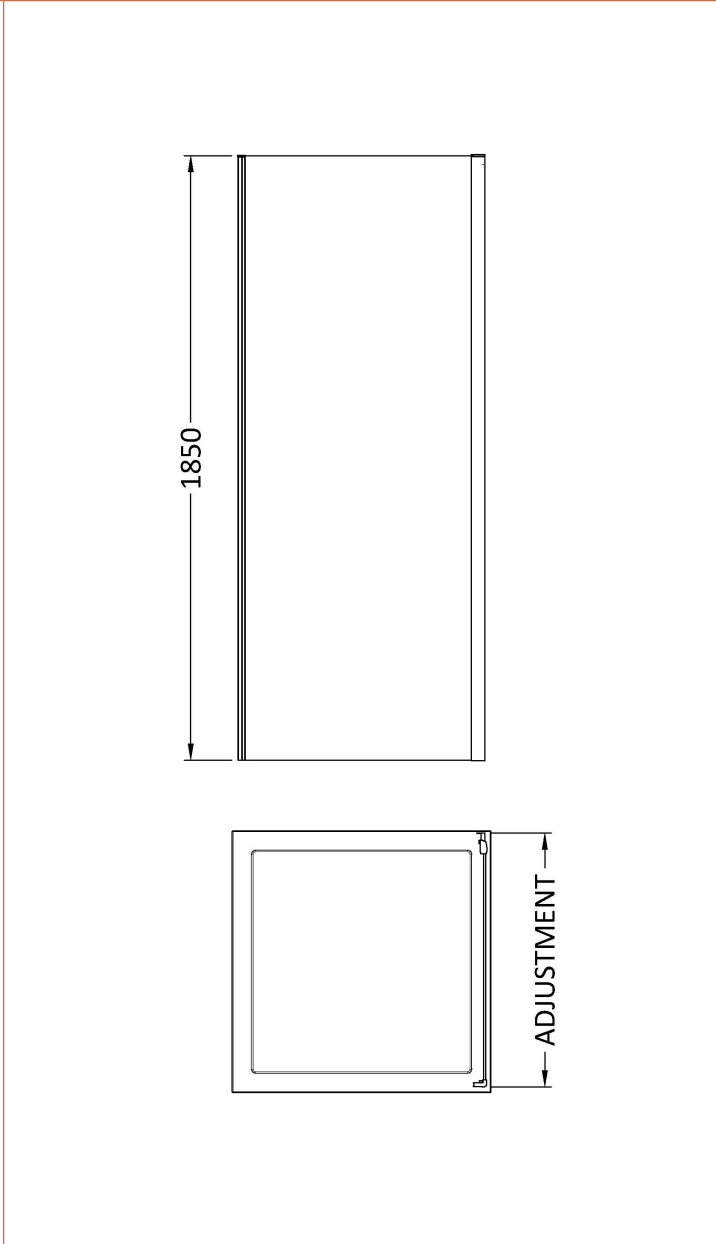

Sales Code: SQSP90BB

Description: 900X1850mm Side Panel

Product Dimensions	
Height (mm):	1850
Width (mm):	890
Depth (mm):	31
Nett Weight (kg):	25
Packaging Dimensions	
Height (mm):	1912
Width (mm):	890
Length (mm):	50
Gross Weight (kg):	25.5
Packaging Data	
Box Colour:	Brown Cardboard Box - Printed
Box Qty:	1
Label Size:	100 x 50
Label Colour:	Not Applicable
Label Qty:	0
Outer Box Dimensions (If Applicable)	
Height (mm):	
Width (mm):	
Depth (mm):	
Length (mm):	
Gross Weight (kg):	
Barcode:	5056678410394
Product Details	
Country of Origin:	China
Fitting Instruction:	No
CE & UKCA:	No
Profile Material:	Aluminium
Profile Finish:	Brushed Brass
Adjustments (mm):	872 - 890mm
Entry Width (mm):	N/A
Swing In Dim (mm):	N/A
Swing Out Dim (mm):	N/A
Radius (mm):	Not Applicable
Glass Thickness (mm):	6
Easy Fit:	Yes
Easy Clean:	No
Handle Style:	Not Applicable
Handle Material:	Not Applicable
Enclosure Design:	Semi-Frameless
Wheel Type:	Not Applicable
Support Bar Included:	Support Bar Not Included
Extras:	None