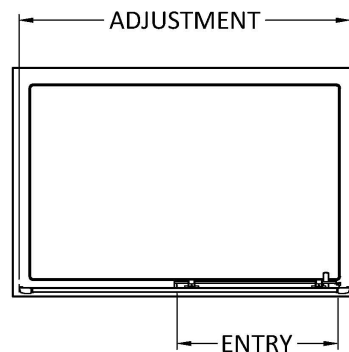

Sales Code: SQSL12BB

Description: 1200X1850mm Sliding Shower Door

**Product Dimensions**

Height (mm):	1850
Width (mm):	1190
Depth (mm):	44
Nett Weight (kg):	36.8

**Packaging Dimensions**

Height (mm):	1912
Width (mm):	770
Length (mm):	80
Gross Weight (kg):	37.3

**Packaging Data**

Box Colour:	Brown Cardboard Box - Printed
Box Qty:	1
Label Size:	100 x 50
Label Colour:	Not Applicable
Label Qty:	0

**Outer Box Dimensions (If Applicable)**

Height (mm):	
Width (mm):	
Depth (mm):	
Length (mm):	
Gross Weight (kg):	
Barcode:	5056678410271

**Product Details**

Country of Origin:	China
Fitting Instruction:	No
CE & UKCA:	No
Profile Material:	Aluminium
Profile Finish:	Brushed Brass
Adjustments (mm):	1160 - 1195mm
Entry Width (mm):	485mm
Swing In Dim (mm):	N/A
Swing Out Dim (mm):	N/A
Radius (mm):	Not Applicable
Glass Thickness (mm):	6
Easy Fit:	Yes
Easy Clean:	No
Handle Style:	Square T Shape Handle
Handle Material:	ABS
Enclosure Design:	Framed
Wheel Type:	Dual, Quick Release
Support Bar Included:	Support Bar Not Included
Extras:	None