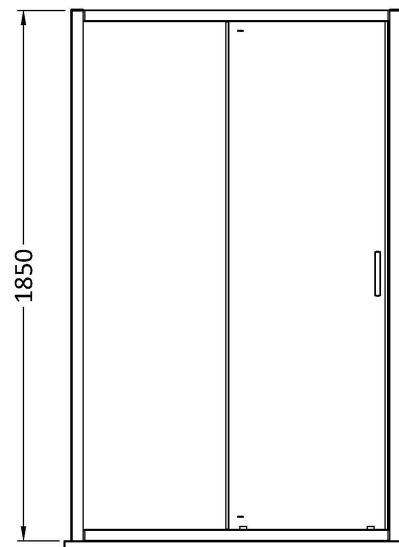

Sales Code: SQSL12BB

Description: 1200X1850mm Sliding Shower Door

**Product Dimensions**

Height (mm):	1850
Width (mm):	1190
Depth (mm):	44
Nett Weight (kg):	36.8

**Packaging Dimensions**

Height (mm):	1912
Width (mm):	770
Length (mm):	80
Gross Weight (kg):	37.3

**Packaging Data**

Box Colour:	Brown Cardboard Box - Printed
Box Qty:	1
Label Size:	100 x 50
Label Colour:	Not Applicable
Label Qty:	0

**Outer Box Dimensions (If Applicable)**

Height (mm):	
Width (mm):	
Depth (mm):	
Length (mm):	
Gross Weight (kg):	
Barcode:	5056678410271

**Product Details**

Country of Origin:	China
Fitting Instruction:	No
CE & UKCA:	No
Profile Material:	Aluminium
Profile Finish:	Brushed Brass
Adjustments (mm):	1160 - 1195mm
Entry Width (mm):	485mm
Swing In Dim (mm):	N/A
Swing Out Dim (mm):	N/A
Radius (mm):	Not Applicable
Glass Thickness (mm):	6
Easy Fit:	Yes
Easy Clean:	No
Handle Style:	Square T Shape Handle
Handle Material:	ABS
Enclosure Design:	Framed
Wheel Type:	Dual, Quick Release
Support Bar Included:	Support Bar Not Included
Extras:	None