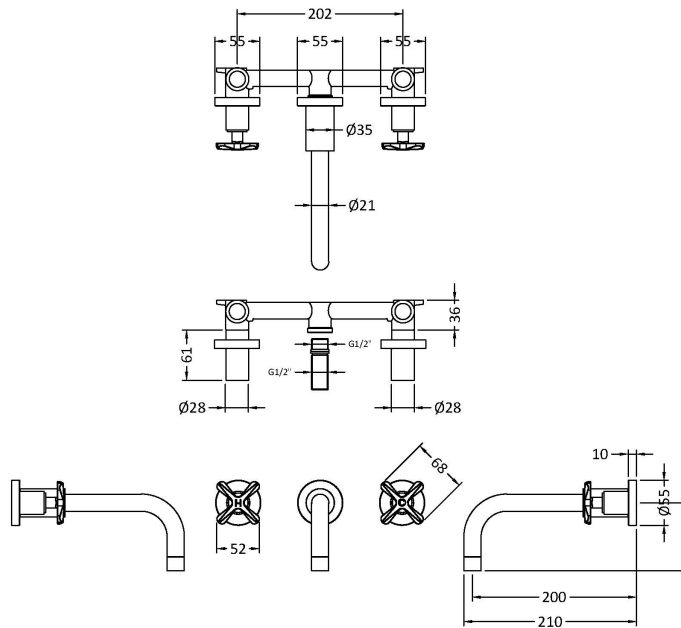

Sales Code: CLX317

Description: Aztec 3Th Wall Mounted Basin Mixer

Product Dimensions

Height (mm):	113
Width (mm):	255
Depth (mm):	220
Length (mm):	
Nett Weight (kg):	2.1

Packaging Dimensions

Height (mm):	140
Width (mm):	180
Depth (mm):	350
Gross Weight (kg):	2.2

Packaging Data

Box Colour:	White Cardboard Box
Box Qty:	1
Label Size:	100 x 50
Label Colour:	White Label
Label Qty:	2

Outer Box Dimensions (If Applicable)

Height (mm):	
Width (mm):	
Depth (mm):	
Length (mm):	
Gross Weight (kg):	18
Barcode:	5056462699233

Product Details

Country of Origin:	United Kingdom
Fitting Instruction:	No
Product Material:	Brass
Control Type:	Manual
Waste Included:	Waste Not Included
Waste Type:	Not Applicable
WRAS Approval: Yes	Approval No: 2204064
Valve/Cartridge Type:	1/4 Turn Ceramic Disc
Colour/Finish:	Chrome
Mount Type:	Deck
Operating Pressure (bar):	0.1
Flow Rates: (Litres Per Min)	0.1 bar: 5 0.5 bar: 12 1 bar: 16 2 bar: 22 3 bar: 27
Pipe Size:	15 mm (1/2" Bsp)
Pipe Centres:	N/A