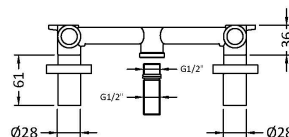

Sales Code: CLX817

Description: Aztec 3Th Wall Mounted Basin Mixer

**Product Dimensions**

Height (mm):	113
Width (mm):	255
Depth (mm):	220
Length (mm):	
Nett Weight (kg):	2.1

**Packaging Dimensions**

Height (mm):	140
Width (mm):	180
Depth (mm):	350
Gross Weight (kg):	2.2

**Packaging Data**

Box Colour:	White Cardboard Box
Box Qty:	1
Label Size:	100 x 50
Label Colour:	White Label
Label Qty:	2

**Outer Box Dimensions (If Applicable)**

Height (mm):	
Width (mm):	
Depth (mm):	
Length (mm):	
Gross Weight (kg):	18
Barcode:	5056462699295

**Product Details**

Country of Origin:	United Kingdom
Fitting Instruction:	No
Product Material:	Brass
Control Type:	Manual
Waste Included:	Waste Not Included
Waste Type:	Not Applicable
WRAS Approval: Yes	Approval No: 2204064
Valve/Cartridge Type:	1/4 Turn Ceramic Disc
Colour/Finish:	Brushed Brass
Mount Type:	Deck
Operating Pressure (bar):	0.1
Flow Rates: (Litres Per Min)	0.1 bar: 5    0.5 bar: 12    1 bar: 16    2 bar: 22    3 bar: 27
Pipe Size:	15 mm (1/2" Bsp)
Pipe Centres:	N/A