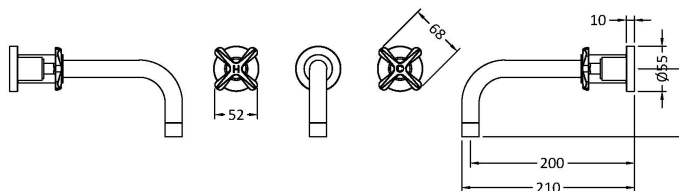

Sales Code: CLX817

Description: Aztec 3Th Wall Mounted Basin Mixer

**Product Dimensions**

Height (mm):	113
Width (mm):	255
Depth (mm):	220
Length (mm):	
Nett Weight (kg):	2.1

**Packaging Dimensions**

Height (mm):	140
Width (mm):	180
Depth (mm):	350
Gross Weight (kg):	2.2

**Packaging Data**

Box Colour:	White Cardboard Box
Box Qty:	1
Label Size:	100 x 50
Label Colour:	White Label
Label Qty:	2

**Outer Box Dimensions (If Applicable)**

Height (mm):	
Width (mm):	
Depth (mm):	
Length (mm):	
Gross Weight (kg):	18
Barcode:	5056462699295

**Product Details**

Country of Origin:	United Kingdom
Fitting Instruction:	No
Product Material:	Brass
Control Type:	Manual
Waste Included:	Waste Not Included
Waste Type:	Not Applicable
WRAS Approval: Yes	Approval No: 2204064
Valve/Cartridge Type:	1/4 Turn Ceramic Disc
Colour/Finish:	Brushed Brass
Mount Type:	Deck
Operating Pressure (bar):	0.1
Flow Rates: (Litres Per Min)	0.1 bar: 5    0.5 bar: 12    1 bar: 16    2 bar: 22    3 bar: 27
Pipe Size:	15 mm (1/2" Bsp)
Pipe Centres:	N/A