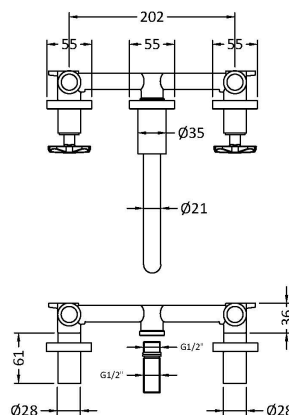

Sales Code: CLX817

Description: Aztec 3Th Wall Mounted Basin Mixer

**Product Dimensions**

Height (mm):	113
Width (mm):	255
Depth (mm):	220
Length (mm):	
Nett Weight (kg):	2.1

**Packaging Dimensions**

Height (mm):	140
Width (mm):	180
Depth (mm):	350
Gross Weight (kg):	2.2

**Packaging Data**

Box Colour:	White Cardboard Box
Box Qty:	1
Label Size:	100 x 50
Label Colour:	White Label
Label Qty:	2

**Outer Box Dimensions (If Applicable)**

Height (mm):	
Width (mm):	
Depth (mm):	
Length (mm):	
Gross Weight (kg):	18
Barcode:	5056462699295

**Product Details**

Country of Origin:	United Kingdom
Fitting Instruction:	No
Product Material:	Brass
Control Type:	Manual
Waste Included:	Waste Not Included
Waste Type:	Not Applicable
WRAS Approval: Yes	Approval No: 2204064
Valve/Cartridge Type:	1/4 Turn Ceramic Disc
Colour/Finish:	Brushed Brass
Mount Type:	Deck
Operating Pressure (bar):	0.1
Flow Rates: (Litres Per Min)	0.1 bar: 5    0.5 bar: 12    1 bar: 16    2 bar: 22    3 bar: 27
Pipe Size:	15 mm (1/2" Bsp)
Pipe Centres:	N/A