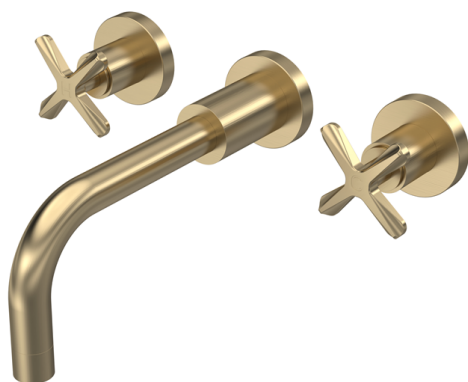

Sales Code: CLX817

Description: Aztec 3Th Wall Mounted Basin Mixer

**Product Dimensions**

Height (mm):	113
Width (mm):	255
Depth (mm):	220
Length (mm):	
Nett Weight (kg):	2.1

**Packaging Dimensions**

Height (mm):	140
Width (mm):	180
Depth (mm):	350
Gross Weight (kg):	2.2

**Packaging Data**

Box Colour:	White Cardboard Box
Box Qty:	1
Label Size:	100 x 50
Label Colour:	White Label
Label Qty:	2

**Outer Box Dimensions (If Applicable)**

Height (mm):	
Width (mm):	
Depth (mm):	
Length (mm):	
Gross Weight (kg):	18
Barcode:	5056462699295

**Product Details**

Country of Origin:	United Kingdom
Fitting Instruction:	No
Product Material:	Brass
Control Type:	Manual
Waste Included:	Waste Not Included
Waste Type:	Not Applicable
WRAS Approval: Yes	Approval No: 2204064
Valve/Cartridge Type:	1/4 Turn Ceramic Disc
Colour/Finish:	Brushed Brass
Mount Type:	Deck
Operating Pressure (bar):	0.1
Flow Rates: (Litres Per Min)	0.1 bar: 5    0.5 bar: 12    1 bar: 16    2 bar: 22    3 bar: 27
Pipe Size:	15 mm (1/2" Bsp)
Pipe Centres:	N/A