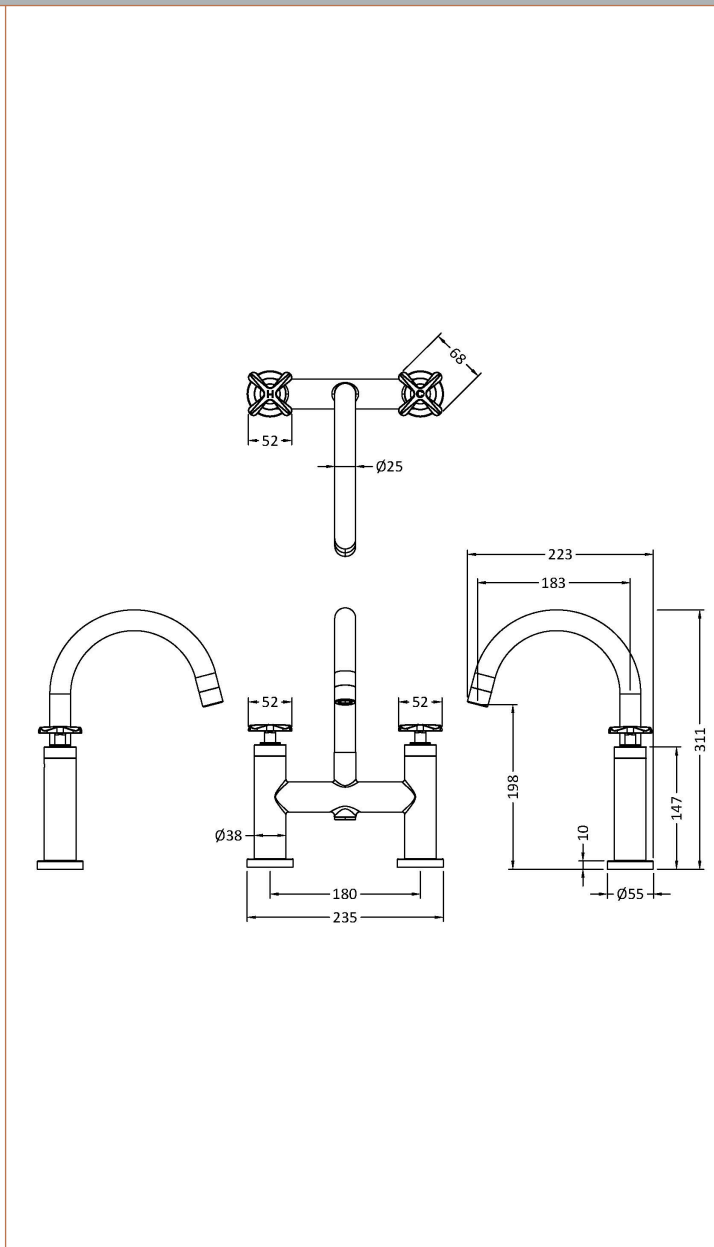

Sales Code: CLX853

Description: Aztec Deck Mounted Bath Filler

Product Dimensions

Height (mm):	319
Width (mm):	230
Depth (mm):	50
Length (mm):	
Nett Weight (kg):	3

Packaging Dimensions

Height (mm):	100
Width (mm):	235
Depth (mm):	265
Gross Weight (kg):	3.1

Packaging Data

Box Colour:	White Cardboard Box
Box Qty:	1
Label Size:	100 x 50
Label Colour:	White Label
Label Qty:	2

Outer Box Dimensions (If Applicable)

Height (mm):	320
Width (mm):	495
Depth (mm):	295
Length (mm):	
Gross Weight (kg):	19
Barcode:	5056462699301

Product Details

Country of Origin:	United Kingdom
Fitting Instruction:	No
Product Material:	Brass
Control Type:	Manual
Waste Included:	Waste Not Included
Waste Type:	Not Applicable
WRAS Approval: Yes	Approval No: 2204060
Valve/Cartridge Type:	1/4 Turn Ceramic Disc
Colour/Finish:	Brushed Brass
Mount Type:	Deck
Operating Pressure (bar):	0.2
Flow Rates: (Litres Per Min)	0.1 bar: 8 0.5 bar: 29 1 bar: 40 2 bar: 48 3 bar: 0
Pipe Size:	22 mm (3/4" Bsp)
Pipe Centres:	180 mm