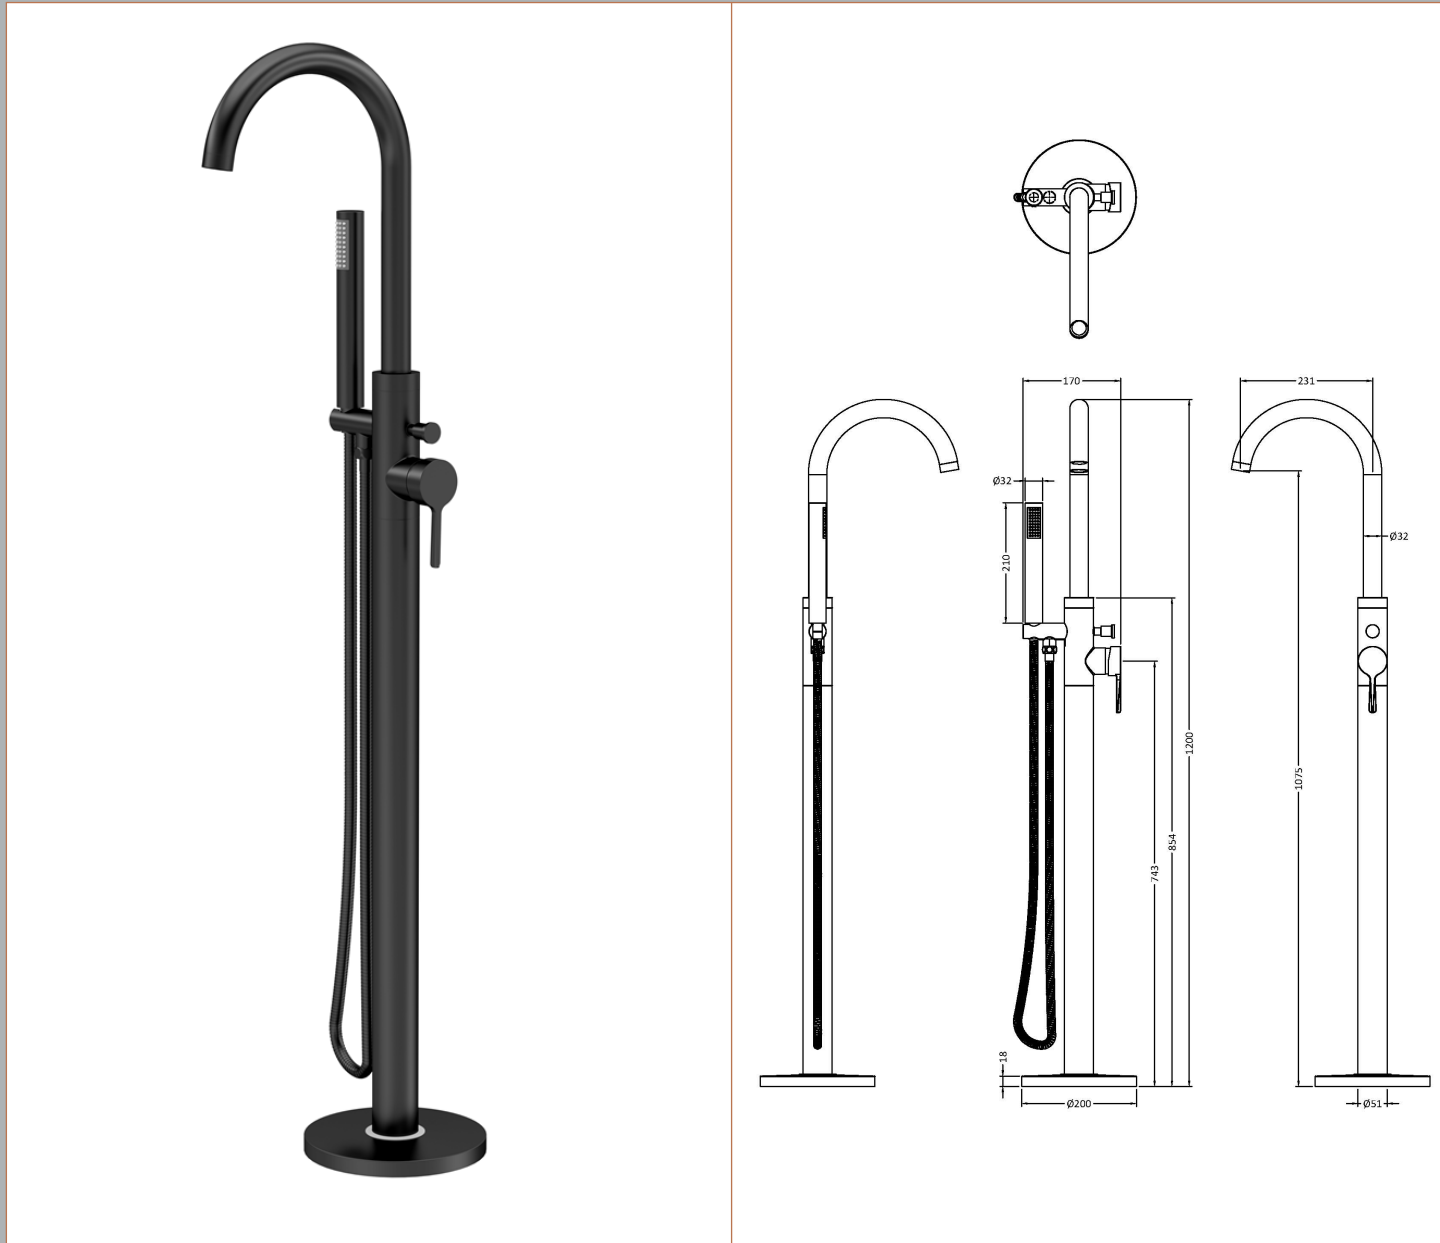

Sales Code: CLX421

Description: Aztec Freestanding Bsm

Product Dimensions

Height (mm):	1200
Width (mm):	200
Depth (mm):	345
Length (mm):	
Nett Weight (kg):	7.36

Packaging Dimensions

Height (mm):	250
Width (mm):	295
Depth (mm):	945
Gross Weight (kg):	7.36

Packaging Data

Box Colour:	White Cardboard Box
Box Qty:	1
Label Size:	100 x 50
Label Colour:	White Label
Label Qty:	2

Outer Box Dimensions (If Applicable)

Height (mm):	270
Width (mm):	930
Depth (mm):	235
Length (mm):	
Gross Weight (kg):	7
Barcode:	5056462699332

Product Details

Country of Origin:	United Kingdom
Fitting Instruction:	No
Product Material:	Brass/ABS
Control Type:	Manual
Waste Included:	Waste Not Included
Waste Type:	Not Applicable
WRAS Approval: No	Approval No: N/A
Valve/Cartridge Type:	Single Lever Cartridge
Colour/Finish:	Matt Black
Mount Type:	Floor Standing
Operating Pressure (bar):	1
Flow Rates: (Litres Per Min)	0.1 bar: 2.2 0.5 bar: 6.7 1 bar: 9.5 2 bar: 13.5 3 bar: 16.5
Pipe Size:	15 mm (1/2" Bsp)
Pipe Centres:	N/A