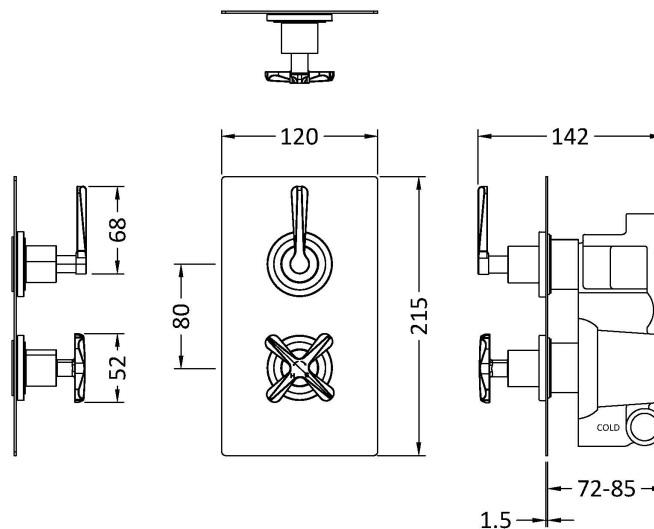

### Product Dimensions

Length (mm):	
Width (mm):	120
Height (mm):	215
Depth (mm):	138
Nett Weight (kg):	3.94

### Packaging Dimensions

Length (mm):	250
Width (mm):	240
Height (mm):	110
Gross Weight (kg):	4.14

### Outer Box Dimensions (If Applicable)

Length (mm):	
Width (mm):	
Height (mm):	
Depth (mm):	
Gross Weight (kg):	19
Barcode:	5056678422700

### Product Details

Country of Origin:	United Kingdom
Fitting Instruction:	No
Product Material:	Brass/ABS
Mount Type:	Wall, Recessed
Outlet Elbow Supplied:	No
Easy Clean:	Not Applicable
Head Included:	No
Handset Included:	No
Body Jets Included:	Not Applicable
No of Body Jets:	Not Applicable
Operating Pressure (bar):	0.1
Valve/Cartridge Type:	1/4 Turn Ceramic Disc
Flow Rates (L/min):	0.1 bar: 5.5    0.5 bar: 14    1 bar: 20    2 bar: 29    3 bar: 44
TMV2 Approved:	No    Approval No: N/A
TMV3 Approved:	No    Approval No: N/A
WRAS Approved:	Yes    Approval No: 2204707
Head Function:	Not Applicable
Handset Function:	Not Applicable
Body Jet Info:	Not Applicable
Pipe Size:	15 mm (1/2" Bsp)
Pipe Centres:	N/A
Colour/Finish:	Matt Black
Hose Included:	Not Applicable
No. of Outlets:	1