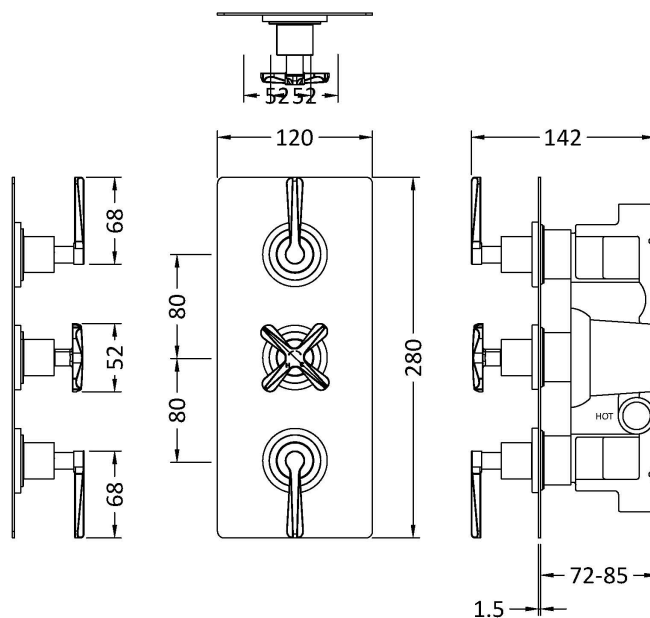

Sales Code: CLL3023

Description: Aztec Triple Conc Valve C/W Diverter

Product Dimensions

Length (mm):	
Width (mm):	120
Height (mm):	280
Depth (mm):	136
Nett Weight (kg):	5.57

Packaging Dimensions

Length (mm):	320
Width (mm):	250
Height (mm):	110
Gross Weight (kg):	5.77

Packaging Data

Box Colour:	White Cardboard Box
Box Qty:	1
Label Size:	100 x 50
Label Colour:	White Label
Label Qty:	2

Outer Box Dimensions (If Applicable)

Length (mm):	
Width (mm):	530
Height (mm):	430
Depth (mm):	345
Gross Weight (kg):	24
Barcode:	5056678422779

Product Details

Country of Origin:	United Kingdom
Fitting Instruction:	No
Product Material:	Brass/ABS
Mount Type:	Wall, Recessed
Outlet Elbow Supplied:	No
Easy Clean:	Not Applicable
Head Included:	No
Handset Included:	No
Body Jets Included:	No
No of Body Jets:	Not Applicable
Operating Pressure (bar):	0.5
Valve/Cartridge Type:	1/4 Turn Ceramic Disc
Flow Rates (L/min):	0.1 bar: N/A 0.5 bar: 13 1 bar: 17 2 bar: 24 3 bar: 27
TMV2 Approved:	No Approval No: N/A
TMV3 Approved:	No Approval No: N/A
WRAS Approved:	No Approval No: N/A
Head Function:	Not Applicable
Handset Function:	Not Applicable
Body Jet Info:	Not Applicable
Pipe Size:	15 mm & 22 mm
Pipe Centres:	N/A
Colour/Finish:	Chrome
Hose Included:	Not Applicable
No. of Outlets:	3