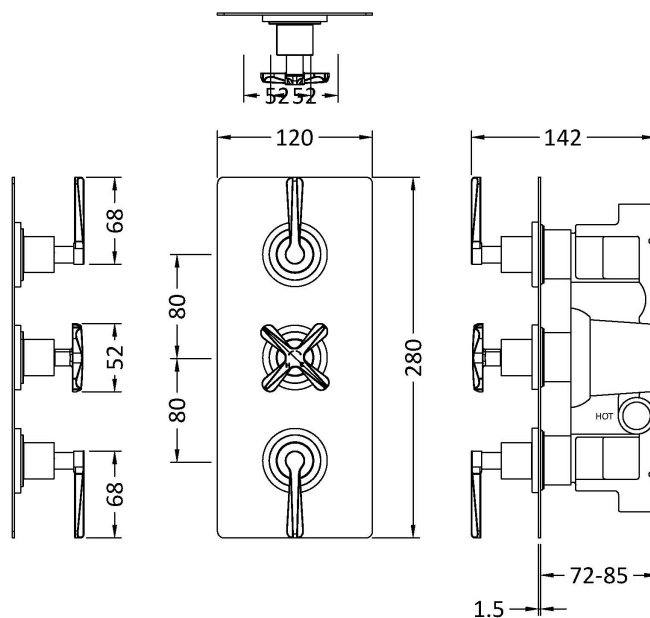

### Product Dimensions

Length (mm):	
Width (mm):	120
Height (mm):	280
Depth (mm):	136
Nett Weight (kg):	5.57

### Packaging Dimensions

Length (mm):	320
Width (mm):	250
Height (mm):	110
Gross Weight (kg):	5.77

### Outer Box Dimensions (If Applicable)

Length (mm):	
Width (mm):	530
Height (mm):	430
Depth (mm):	345
Gross Weight (kg):	24
Barcode:	5056678422786

### Product Details

Country of Origin:	United Kingdom
Fitting Instruction:	No
Product Material:	Brass/ABS
Mount Type:	Wall, Recessed
Outlet Elbow Supplied:	No
Easy Clean:	Not Applicable
Head Included:	No
Handset Included:	No
Body Jets Included:	No
No of Body Jets:	Not Applicable
Operating Pressure (bar):	0.5
Valve/Cartridge Type:	1/4 Turn Ceramic Disc
Flow Rates (L/min):	0.1 bar: N/A 0.5 bar: 13 1 bar: 17 2 bar: 24 3 bar: 27
TMV2 Approved:	No Approval No: N/A
TMV3 Approved:	No Approval No: N/A
WRAS Approved:	No Approval No: N/A
Head Function:	Not Applicable
Handset Function:	Not Applicable
Body Jet Info:	Not Applicable
Pipe Size:	15 mm & 22 mm
Pipe Centres:	N/A
Colour/Finish:	Brushed Brass
Hose Included:	Not Applicable
No. of Outlets:	3