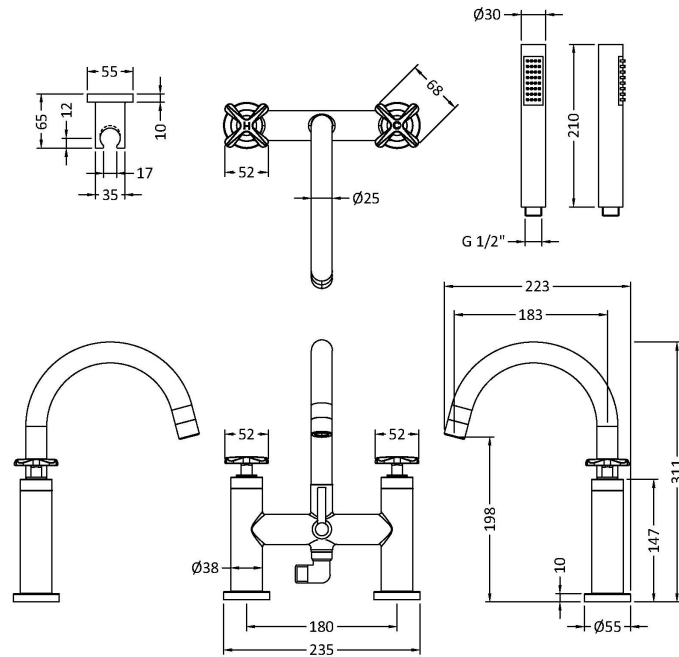

Sales Code: CLX354

Description: Aztec Bath Shower Mixer

Product Dimensions

Height (mm):	319
Width (mm):	230
Depth (mm):	50
Length (mm):	
Nett Weight (kg):	4.4

Packaging Dimensions

Height (mm):	140
Width (mm):	235
Depth (mm):	265
Gross Weight (kg):	4.4

Packaging Data

Box Colour:	White Cardboard Box
Box Qty:	1
Label Size:	100 x 50
Label Colour:	White Label
Label Qty:	2

Outer Box Dimensions (If Applicable)

Height (mm):	315
Width (mm):	490
Depth (mm):	280
Length (mm):	
Gross Weight (kg):	18
Barcode:	5056462699363

Product Details

Country of Origin:	United Kingdom
Fitting Instruction:	No
Product Material:	Brass/ABS
Control Type:	Manual
Waste Included:	Waste Not Included
Waste Type:	Not Applicable
WRAS Approval: No	Approval No: N/A
Valve/Cartridge Type:	1/4 Turn Ceramic Disc
Colour/Finish:	Chrome
Mount Type:	Deck
Operating Pressure (bar):	0.2
Flow Rates: (Litres Per Min)	0.1 bar: 7 0.5 bar: 22 1 bar: 29 2 bar: 39 3 bar: 44
Pipe Size:	22 mm (3/4" Bsp)
Pipe Centres:	N/A