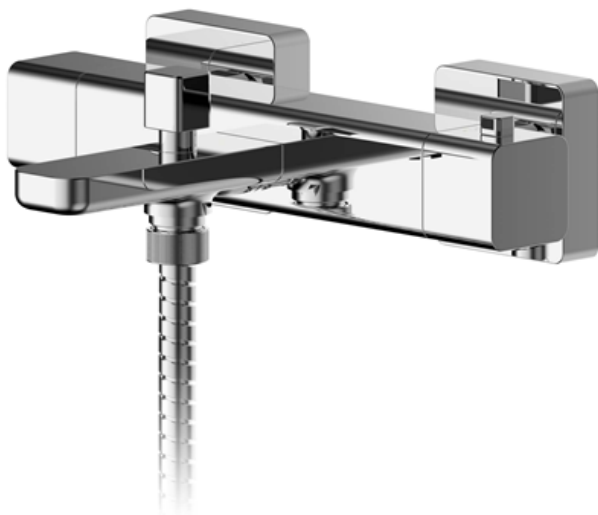

Sales Code: WIN005

Description: Windon W/M Thermostatic Bsm

Product Dimensions

Height (mm):	40
Width (mm):	252
Depth (mm):	150
Length (mm):	
Nett Weight (kg):	2.2

Packaging Dimensions

Height (mm):	155
Width (mm):	235
Depth (mm):	330
Gross Weight (kg):	2.2

Packaging Data

Box Colour:	White Cardboard Box
Box Qty:	1
Label Size:	100 x 50
Label Colour:	White Label
Label Qty:	1

Outer Box Dimensions (If Applicable)

Height (mm):	500
Width (mm):	450
Depth (mm):	350
Length (mm):	
Gross Weight (kg):	
Barcode:	5056211898337

Product Details

Country of Origin:	China
Fitting Instruction:	No
Product Material:	Brass/ABS
Control Type:	Manual
Waste Included:	Waste Not Included
Waste Type:	Not Applicable
WRAS Approval: No	Approval No: N/A
Valve/Cartridge Type:	1/4 Turn Ceramic Disc
Colour/Finish:	Chrome
Mount Type:	Wall
Operating Pressure (bar):	3