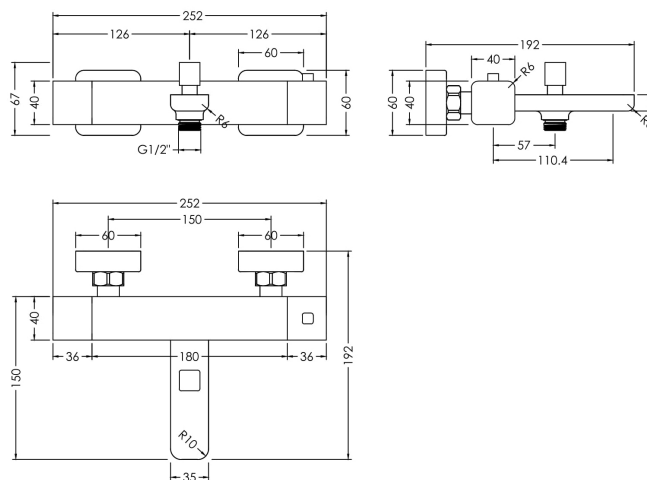

Sales Code: WIN005

Description: Windon W/M Thermostatic Bsm

Product Dimensions

Height (mm):	40
Width (mm):	252
Depth (mm):	150
Length (mm):	
Nett Weight (kg):	2.2

Packaging Dimensions

Height (mm):	155
Width (mm):	235
Depth (mm):	330
Gross Weight (kg):	2.2

Packaging Data

Box Colour:	White Cardboard Box
Box Qty:	1
Label Size:	100 x 50
Label Colour:	White Label
Label Qty:	1

Outer Box Dimensions (If Applicable)

Height (mm):	500
Width (mm):	450
Depth (mm):	350
Length (mm):	
Gross Weight (kg):	
Barcode:	5056211898337

Product Details

Country of Origin:	China
Fitting Instruction:	No
Product Material:	Brass/ABS
Control Type:	Manual
Waste Included:	Waste Not Included
Waste Type:	Not Applicable
WRAS Approval: No	Approval No: N/A
Valve/Cartridge Type:	1/4 Turn Ceramic Disc
Colour/Finish:	Chrome
Mount Type:	Wall
Operating Pressure (bar):	3

Flow Rates: (Litres Per Min)	0.1 bar: 2,6	0.5 bar: 7,1	1 bar: 10,4	2 bar: 15	3 bar: 18,6
Pipe Size:	3/4"				
Pipe Centres:	150				