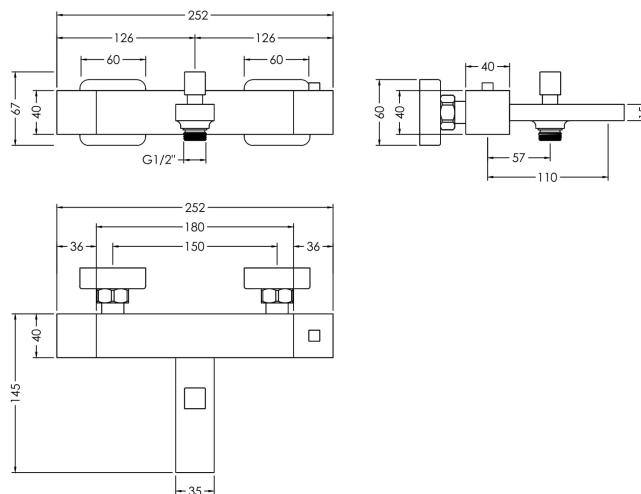

Sales Code: SAN005

Description: Sanford W/M Thermostatic Bsm

Product Dimensions

Height (mm):	40
Width (mm):	252
Depth (mm):	145
Length (mm):	
Nett Weight (kg):	2.3

Packaging Dimensions

Height (mm):	155
Width (mm):	220
Depth (mm):	335
Gross Weight (kg):	2.3

Packaging Data

Box Colour:	White Cardboard Box
Box Qty:	1
Label Size:	100 x 50
Label Colour:	White Label
Label Qty:	1

Outer Box Dimensions (If Applicable)

Height (mm):	500
Width (mm):	450
Depth (mm):	350
Length (mm):	
Gross Weight (kg):	
Barcode:	5056211898047

Product Details

Country of Origin:	China
Fitting Instruction:	Yes
Product Material:	Brass/ABS
Control Type:	Manual
Waste Included:	Waste Not Included
Waste Type:	Not Applicable
WRAS Approval: No	Approval No: N/A
Valve/Cartridge Type:	1/4 Turn Ceramic Disc
Colour/Finish:	Chrome
Mount Type:	Wall
Operating Pressure (bar):	3

Flow Rates: (Litres Per Min)	0.1 bar: 2.4	0.5 bar: 6.5	1 bar: 9.4	2 bar: 13.5	3 bar: 16.7
Pipe Size:	3/4"				
Pipe Centres:	150				