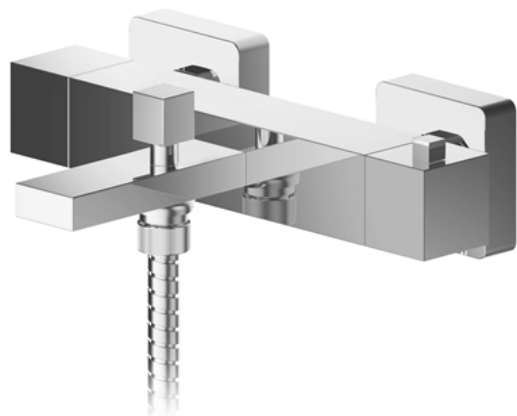

Sales Code: SAN005

Description: Sanford W/M Thermostatic Bsm

Product Dimensions

Height (mm):	40
Width (mm):	252
Depth (mm):	145
Length (mm):	
Nett Weight (kg):	2.3

Packaging Dimensions

Height (mm):	155
Width (mm):	220
Depth (mm):	335
Gross Weight (kg):	2.3

Packaging Data

Box Colour:	White Cardboard Box
Box Qty:	1
Label Size:	100 x 50
Label Colour:	White Label
Label Qty:	1

Outer Box Dimensions (If Applicable)

Height (mm):	500
Width (mm):	450
Depth (mm):	350
Length (mm):	
Gross Weight (kg):	
Barcode:	5056211898047

Product Details

Country of Origin:	China
Fitting Instruction:	Yes
Product Material:	Brass/ABS
Control Type:	Manual
Waste Included:	Waste Not Included
Waste Type:	Not Applicable
WRAS Approval: No	Approval No: N/A
Valve/Cartridge Type:	1/4 Turn Ceramic Disc
Colour/Finish:	Chrome
Mount Type:	Wall
Operating Pressure (bar):	3

Flow Rates: (Litres Per Min)	0.1 bar: 2.4	0.5 bar: 6.5	1 bar: 9.4	2 bar: 13.5	3 bar: 16.7
Pipe Size:	3/4"				
Pipe Centres:	150				