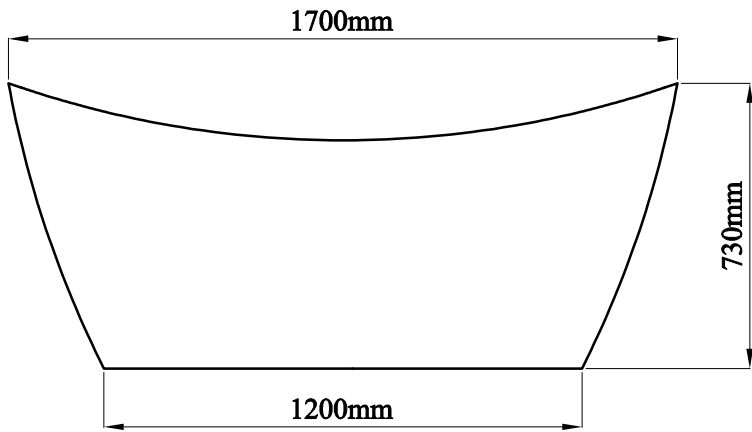

Item No.: 34.0009
Measurement: 1700x790x730 mm

SECTION A-A

SECTION B-B