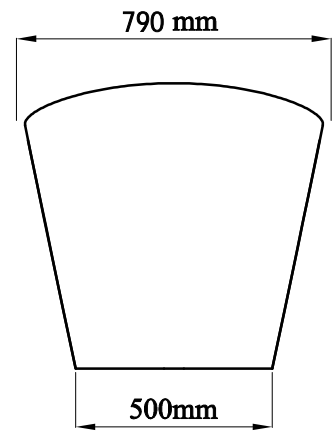

Item No.: 34.0009
Measurement: 1700x790x730 mm

SECTION A-A

SECTION B-B