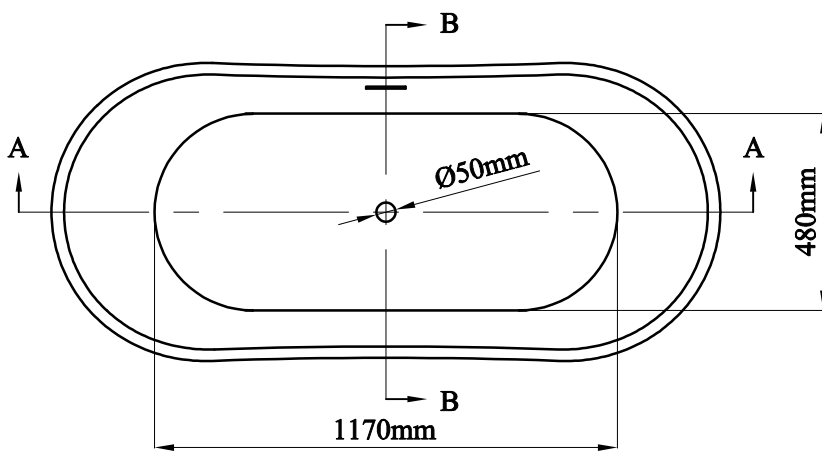

Item No.: 34.0009
Measurement: 1700x790x730 mm

SECTION A-A

SECTION B-B