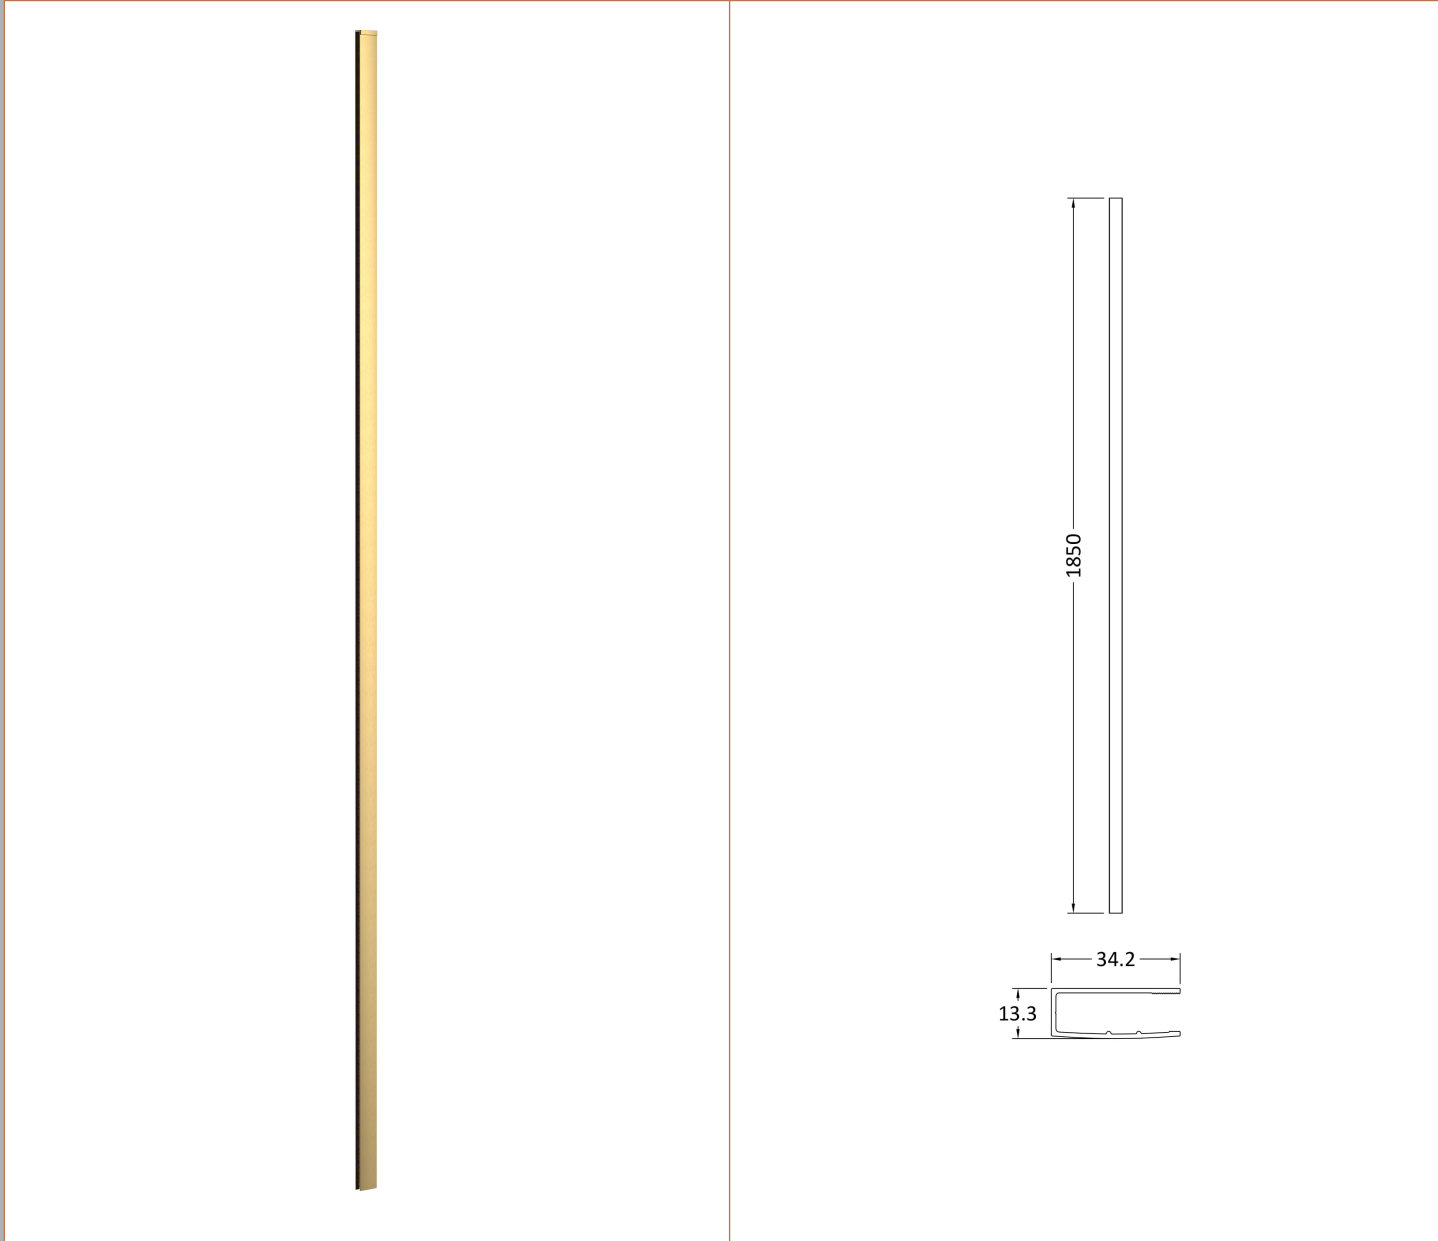

Sales Code: WRSCOB90

Description: 900 Wetroom Screen Outer Frame 1850X8mm

Packaging Details

Barcode: 5056462645247

Sales Code: WRSC090

Description: Wetroom Screen 900 X 1850 X 8mm

Product Dimensions

Height (mm):	1850
Width (mm):	900
Depth (mm):	14
Nett Weight (kg):	37.5

Outer Box Dimensions (If Applicable)

Height (mm):	
Width (mm):	
Depth (mm):	
Length (mm):	
Gross Weight (kg):	
Barcode:	5055275819036

Product Details

Country of Origin:	China
Fitting Instruction:	No
CE & UKCA:	Yes
Profile Material:	Aluminium
Profile Finish:	Polished Chrome
Adjustments (mm):	875mm - 893mm
Entry Width (mm):	N/A
Swing In Dim (mm):	N/A
Swing Out Dim (mm):	N/A
Radius (mm):	Not Applicable
Glass Thickness (mm):	8
Easy Fit:	No
Easy Clean:	No
Handle Style:	Not Applicable
Handle Material:	Not Applicable
Enclosure Design:	Frameless
Wheel Type:	Not Applicable
Support Bar Included:	Support Bar Included
Extras:	None

Sales Code: WRSF013

Description: 1850 Wetroom Wall Channel Brass

Product Dimensions

Height (mm):	1850
Width (mm):	
Depth (mm):	
Nett Weight (kg):	0.6

Packaging Dimensions

Height (mm):	60
Width (mm):	185
Length (mm):	1860
Gross Weight (kg):	0.6

Sales Code: WRSF013U

Description: 1850 Decorative Profile Undrilled Brass

Product Dimensions

Height (mm):	1850
Width (mm):	34
Depth (mm):	13
Nett Weight (kg):	0.6

Packaging Dimensions

Height (mm):	60
Width (mm):	185
Length (mm):	1860
Gross Weight (kg):	0.6