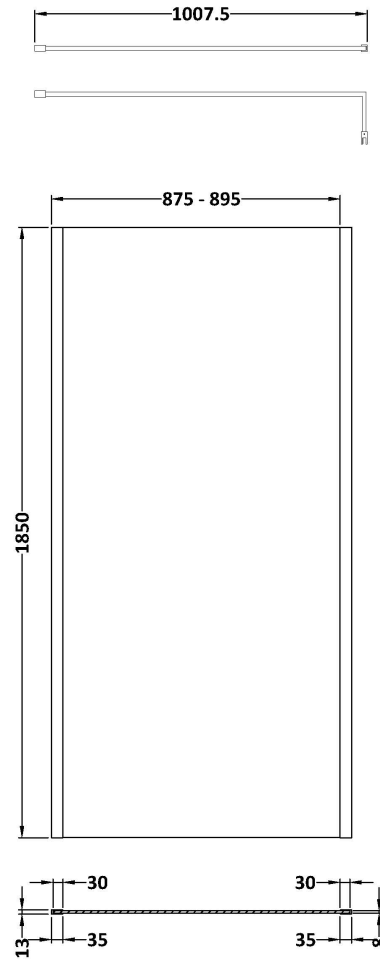

Sales Code: WRSCOB90

Description: 900 Wetroom Screen Outer Frame 1850X8mm

Packaging Details

Barcode: 5056462645247

Sales Code: WRSC090

Description: Wetroom Screen 900 X 1850 X 8mm

Product Dimensions

Height (mm):	1850
Width (mm):	900
Depth (mm):	14
Nett Weight (kg):	37.5

Packaging Dimensions

Height (mm):	65
Width (mm):	950
Length (mm):	1920
Gross Weight (kg):	38.2

Packaging Data

Box Colour:	Brown Cardboard Box - Printed
Box Qty:	1
Label Size:	100 x 50
Label Colour:	Not Applicable
Label Qty:	0

Outer Box Dimensions (If Applicable)

Height (mm):	
Width (mm):	
Depth (mm):	
Length (mm):	
Gross Weight (kg):	
Barcode:	5055275819036

Product Details

Country of Origin:	China
Fitting Instruction:	No
CE & UKCA:	Yes
Profile Material:	Aluminium
Profile Finish:	Polished Chrome
Adjustments (mm):	875mm - 893mm
Entry Width (mm):	N/A
Swing In Dim (mm):	N/A
Swing Out Dim (mm):	N/A
Radius (mm):	Not Applicable
Glass Thickness (mm):	8
Easy Fit:	No
Easy Clean:	No
Handle Style:	Not Applicable
Handle Material:	Not Applicable
Enclosure Design:	Frameless
Wheel Type:	Not Applicable
Support Bar Included:	Support Bar Included
Extras:	None

Sales Code: WRSF013

Description: 1850 Wetroom Wall Channel Brass

Product Dimensions

Height (mm):	1850
Width (mm):	
Depth (mm):	
Nett Weight (kg):	0.6

Packaging Dimensions

Height (mm):	60
Width (mm):	185
Length (mm):	1860
Gross Weight (kg):	0.6