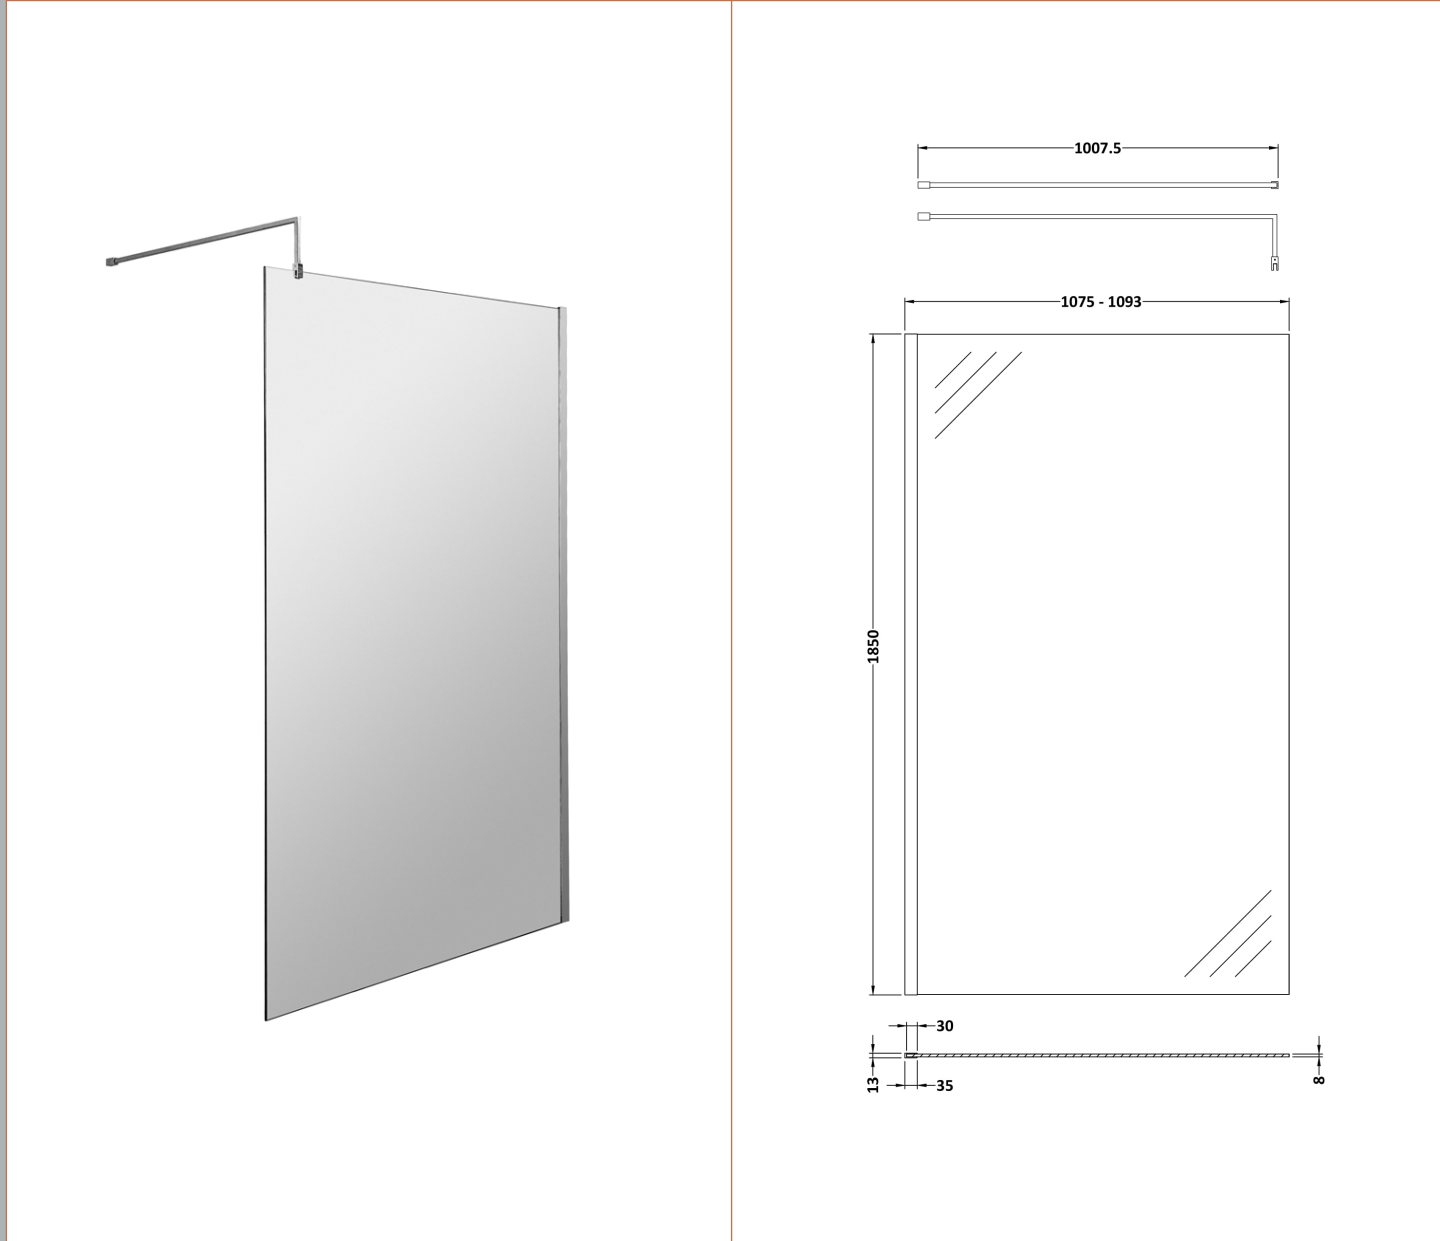

Sales Code: WRSCOB11

Description: 1100 Wetroom Screen Outer Frame 1850X8mm

Packaging Details

Barcode: 5056462645261

Sales Code: WRSC11

Description: Wetroom Screen 1100 X 1850 X 8mm

Product Dimensions

Height (mm):	1850
Width (mm):	1100
Depth (mm):	14
Nett Weight (kg):	46

Packaging Dimensions

Height (mm):	65
Width (mm):	1150
Length (mm):	1920
Gross Weight (kg):	46

Packaging Data

Box Colour:	Brown Cardboard Box - Printed
Box Qty:	1
Label Size:	100 x 50
Label Colour:	Not Applicable
Label Qty:	0

Outer Box Dimensions (If Applicable)

Height (mm):	
Width (mm):	
Depth (mm):	
Length (mm):	
Gross Weight (kg):	
Barcode:	5055275831748

Product Details

Country of Origin:	China
Fitting Instruction:	No
CE & UKCA:	Yes
Profile Material:	Aluminium
Profile Finish:	Polished Chrome
Adjustments (mm):	1075mm-1093mm
Entry Width (mm):	N/A
Swing In Dim (mm):	N/A
Swing Out Dim (mm):	N/A
Radius (mm):	Not Applicable
Glass Thickness (mm):	8
Easy Fit:	No
Easy Clean:	No
Handle Style:	Not Applicable
Handle Material:	Not Applicable
Enclosure Design:	Frameless
Wheel Type:	Not Applicable
Support Bar Included:	Support Bar Included
Extras:	None

Sales Code: WRSF013

Description: 1850 Wetroom Wall Channel Brass

Product Dimensions

Height (mm):	1850
Width (mm):	
Depth (mm):	
Nett Weight (kg):	0.6

Packaging Dimensions

Height (mm):	60
Width (mm):	185
Length (mm):	1860
Gross Weight (kg):	0.6